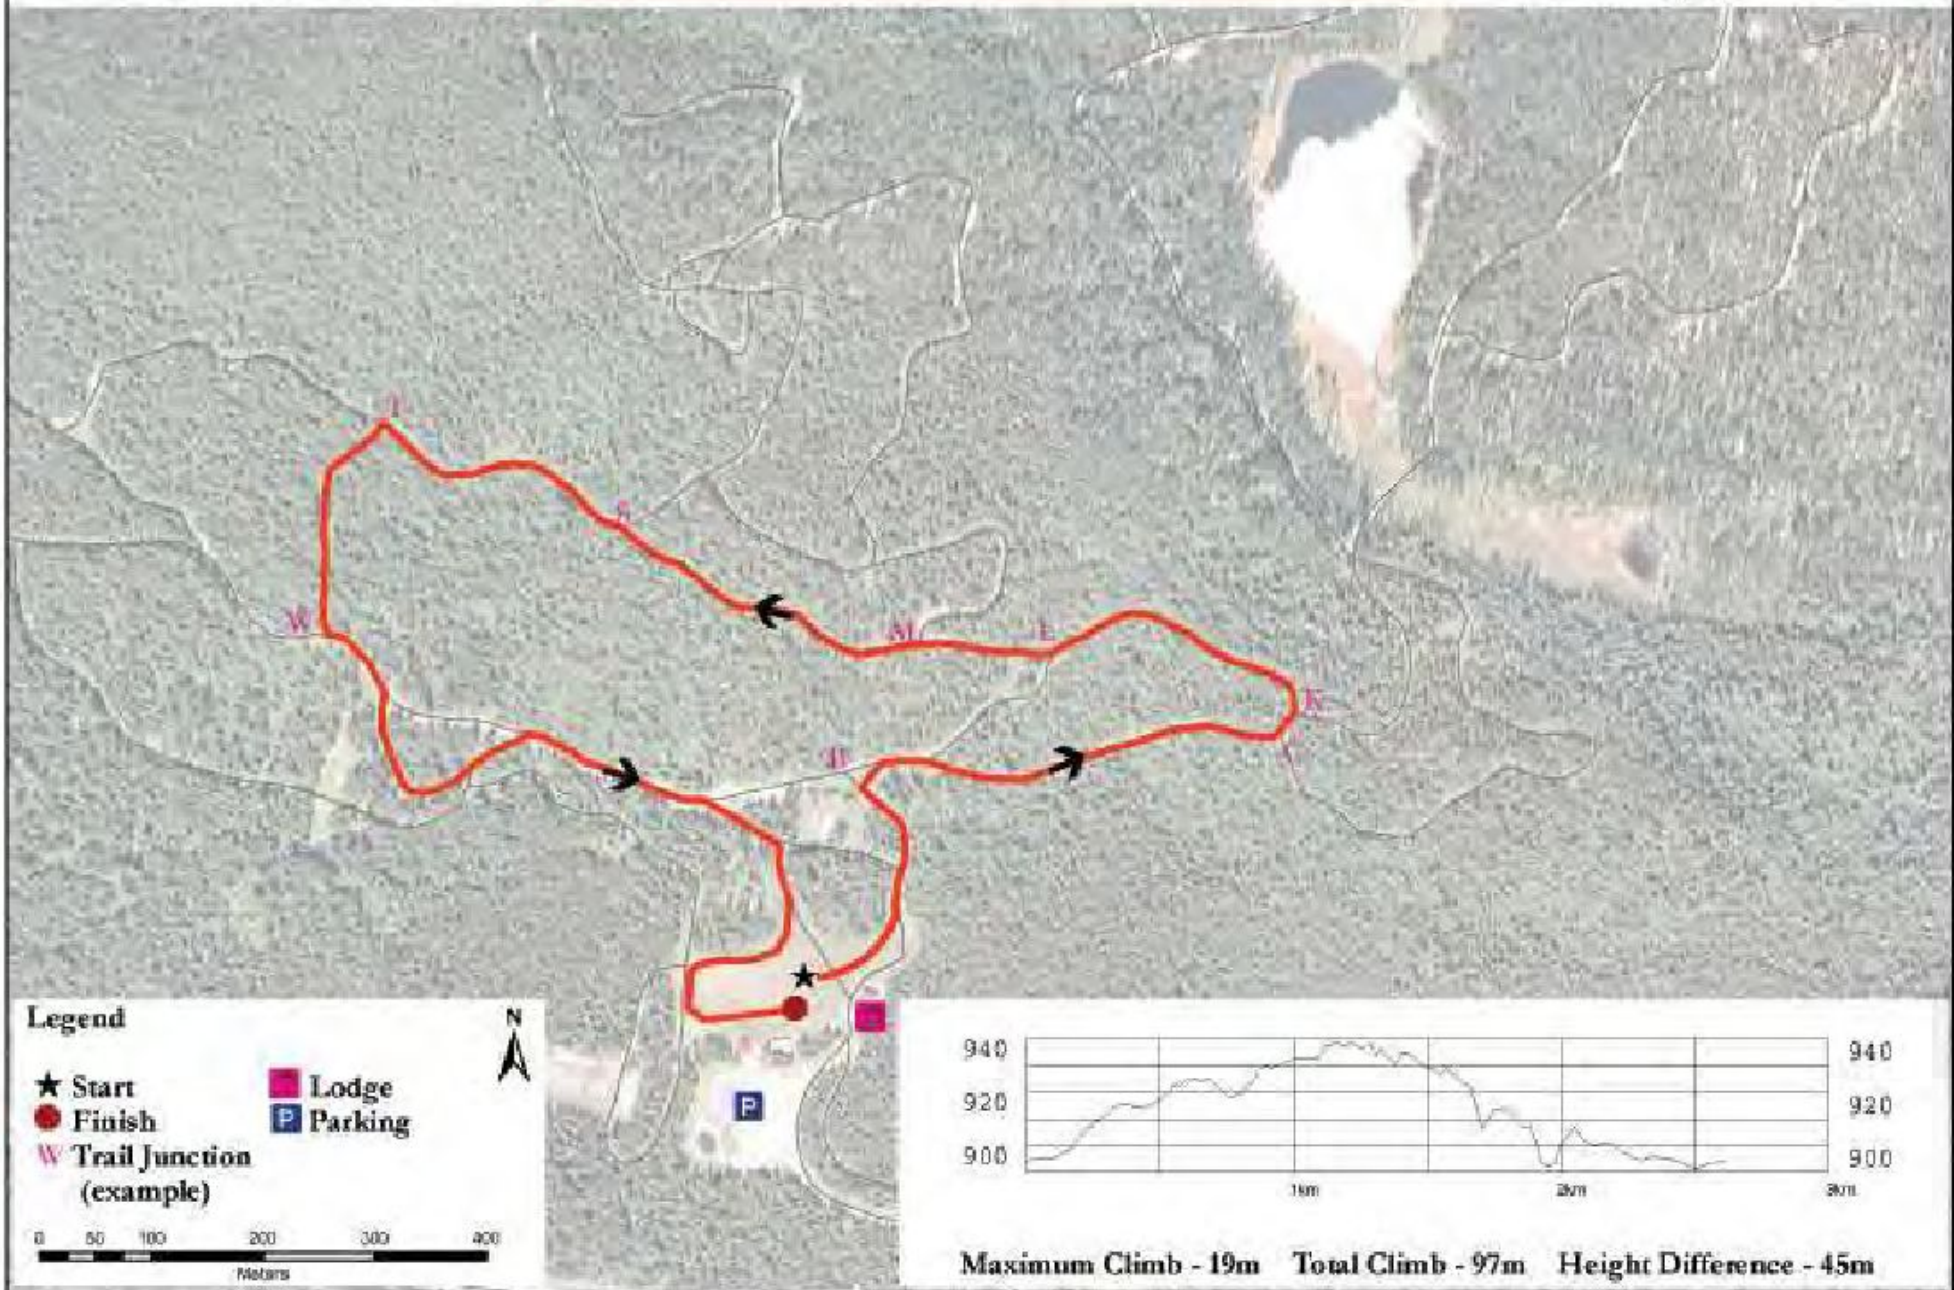

.77KM Course Map and Profile

1.5KM Course Map and Profile

2.5KM Course Map and Profile

3.5KM Course Map and Profile

Legend

- ★ Start
- Finish
- W Trail Junction (example)
- Lodge
- P Parking

Maximum Climb - 29m Total Climb - 153m Height Difference - 68m

5.0KM Course Map and Profile

Legend

- ★ Start
- Finish
- W Trail Junction (example)
- Lodge
- P Parking

Maximum Climb - 29m Total Climb - 205m Height Difference - 85m