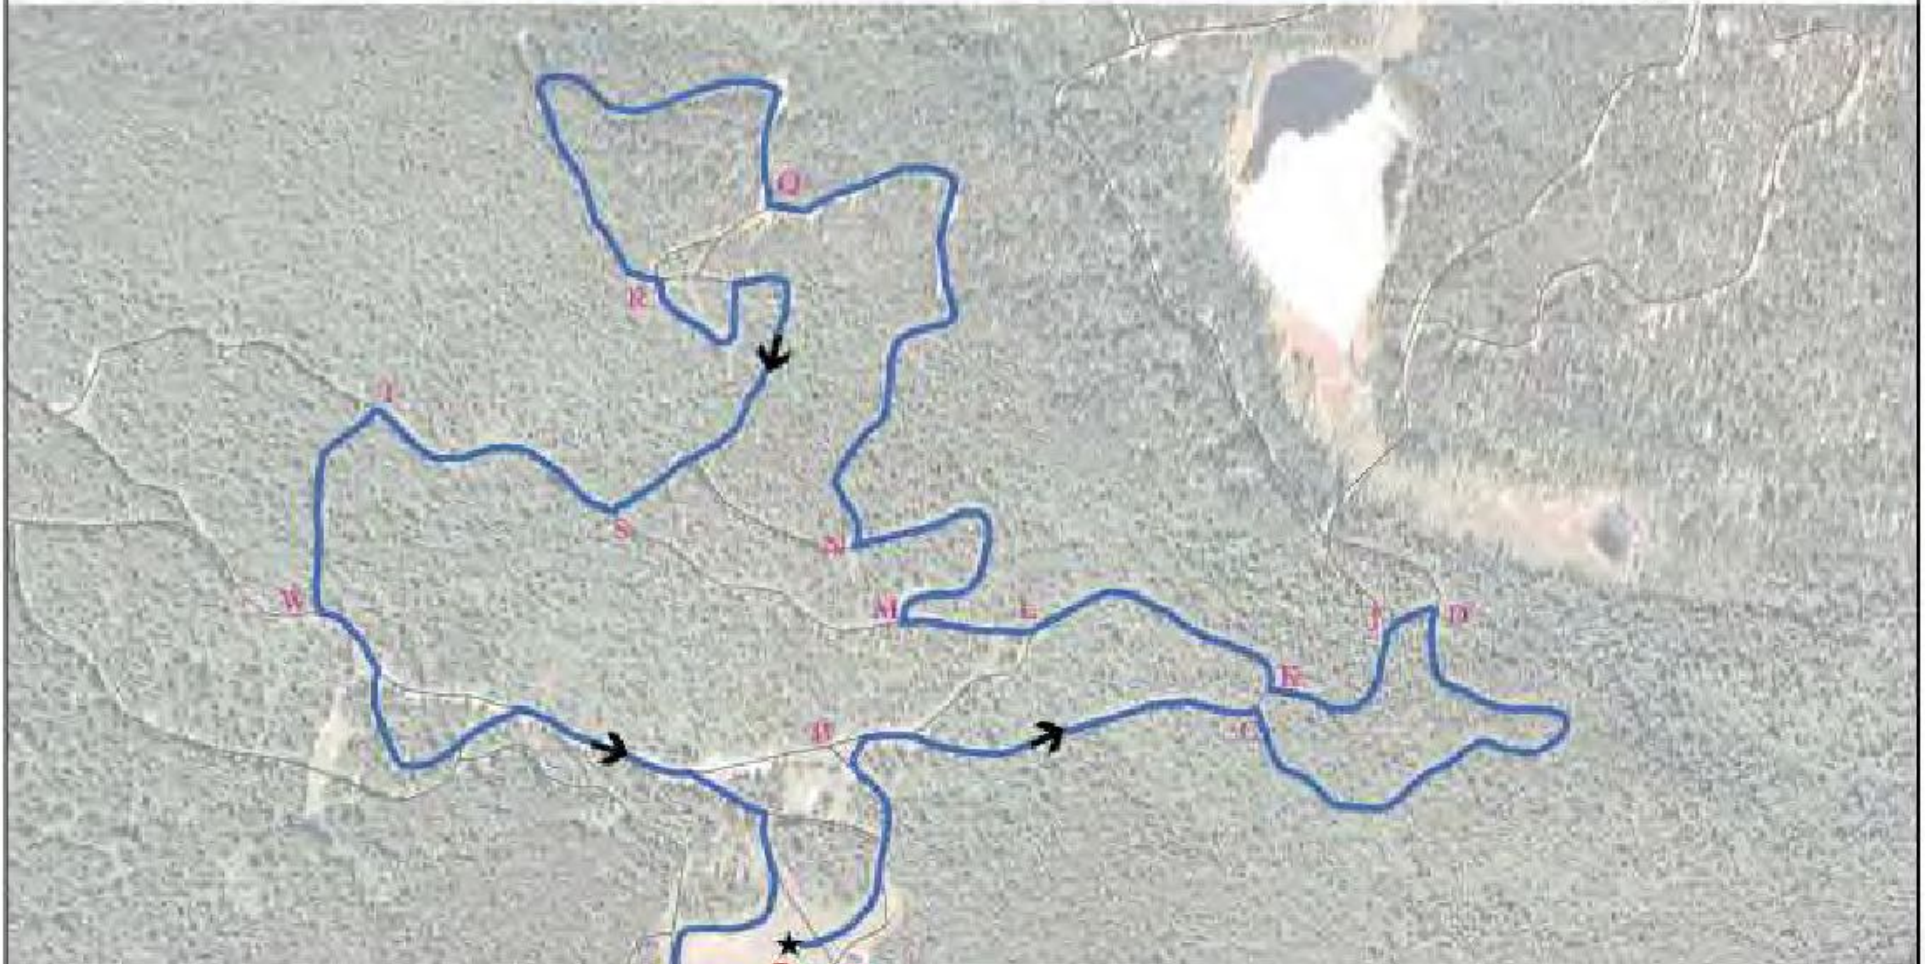

.77KM Course Map and Profile

1.5KM Course Map and Profile

2.5KM Course Map and Profile

3.5KM Course Map and Profile

Legend

- ★ Start
- Finish
- W Trail Junction (example)
- Lodge
- P Parking

Maximum Climb - 29m Total Climb - 153m Height Difference - 68m

5.0KM Course Map and Profile

Legend

- ★ Start
- Finish
- W Trail Junction (example)
- Lodge
- P Parking

Maximum Climb - 29m Total Climb - 205m Height Difference - 85m