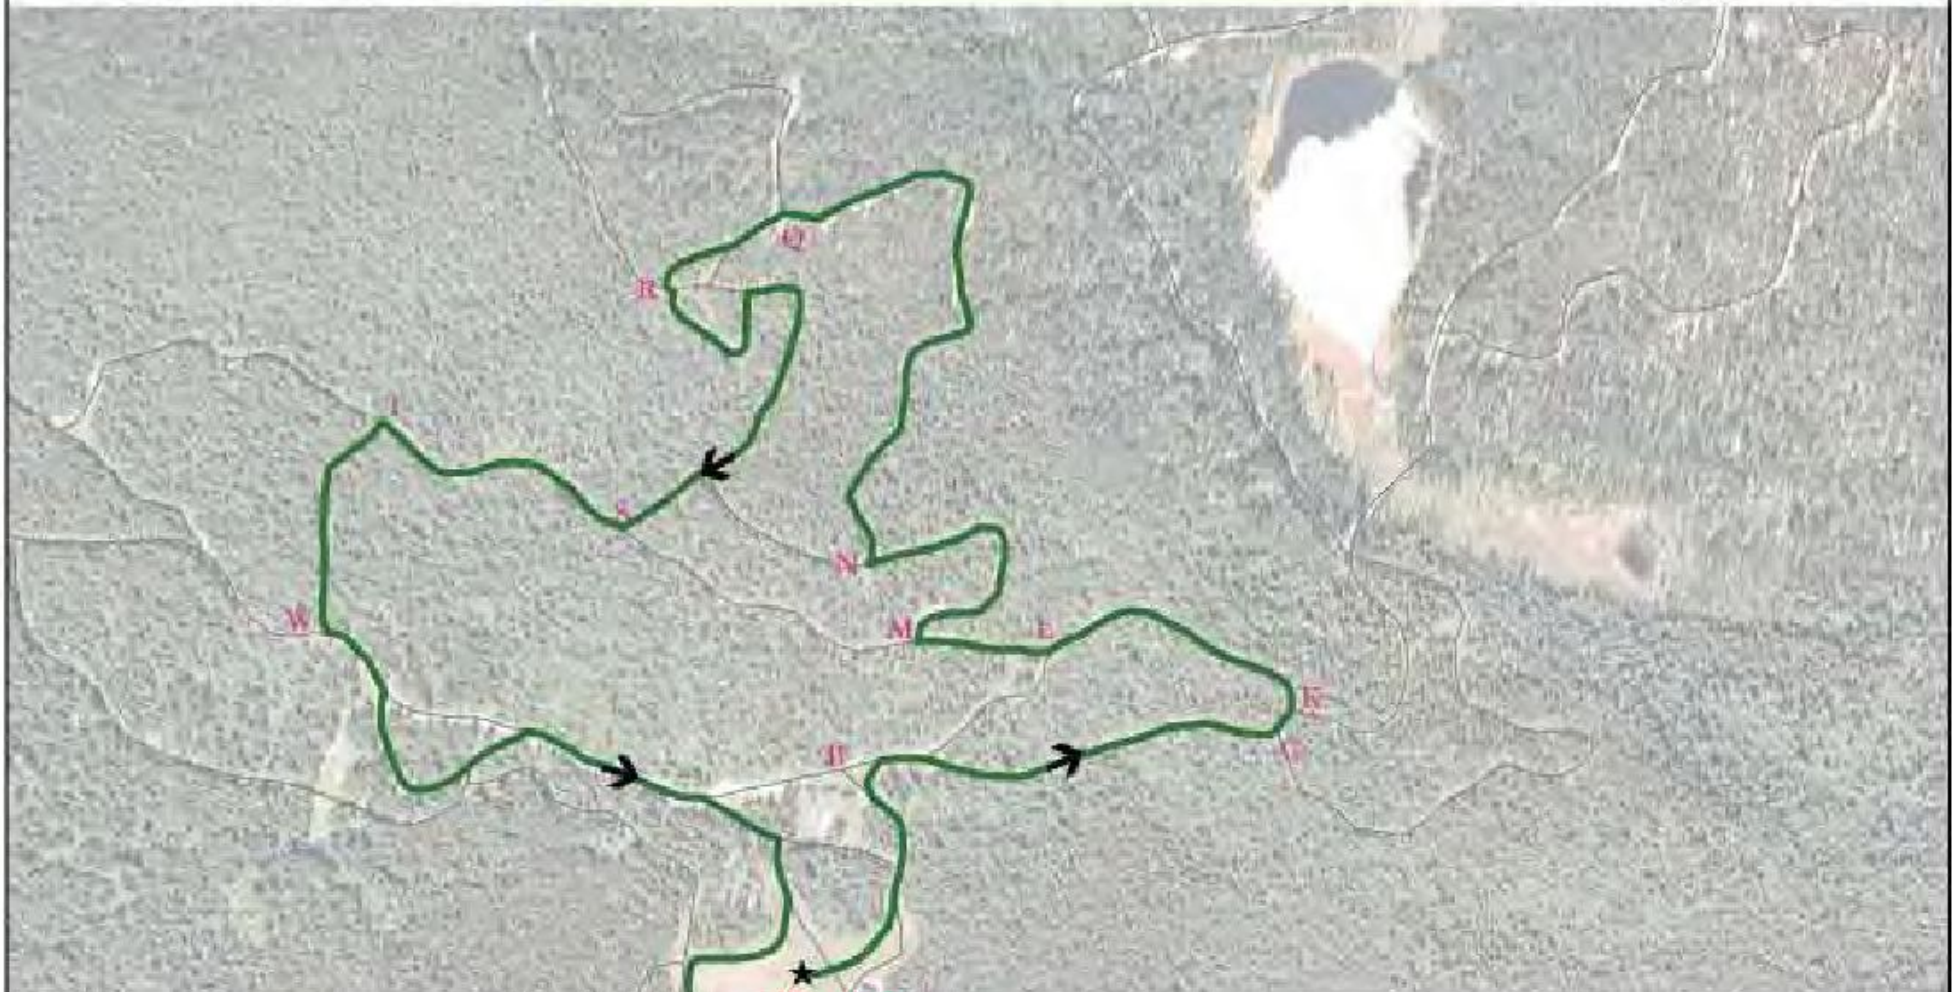

.77KM Course Map and Profile

1.5KM Course Map and Profile

2.5KM Course Map and Profile

3.5KM Course Map and Profile

Legend

- ★ Start
- Finish
- W Trail Junction (example)
- Lodge
- P Parking

Maximum Climb - 29m Total Climb - 153m Height Difference - 68m

5.0KM Course Map and Profile

Legend

- ★ Start
- Finish
- W Trail Junction (example)
- Lodge
- P Parking

Maximum Climb - 29m Total Climb - 205m Height Difference - 85m