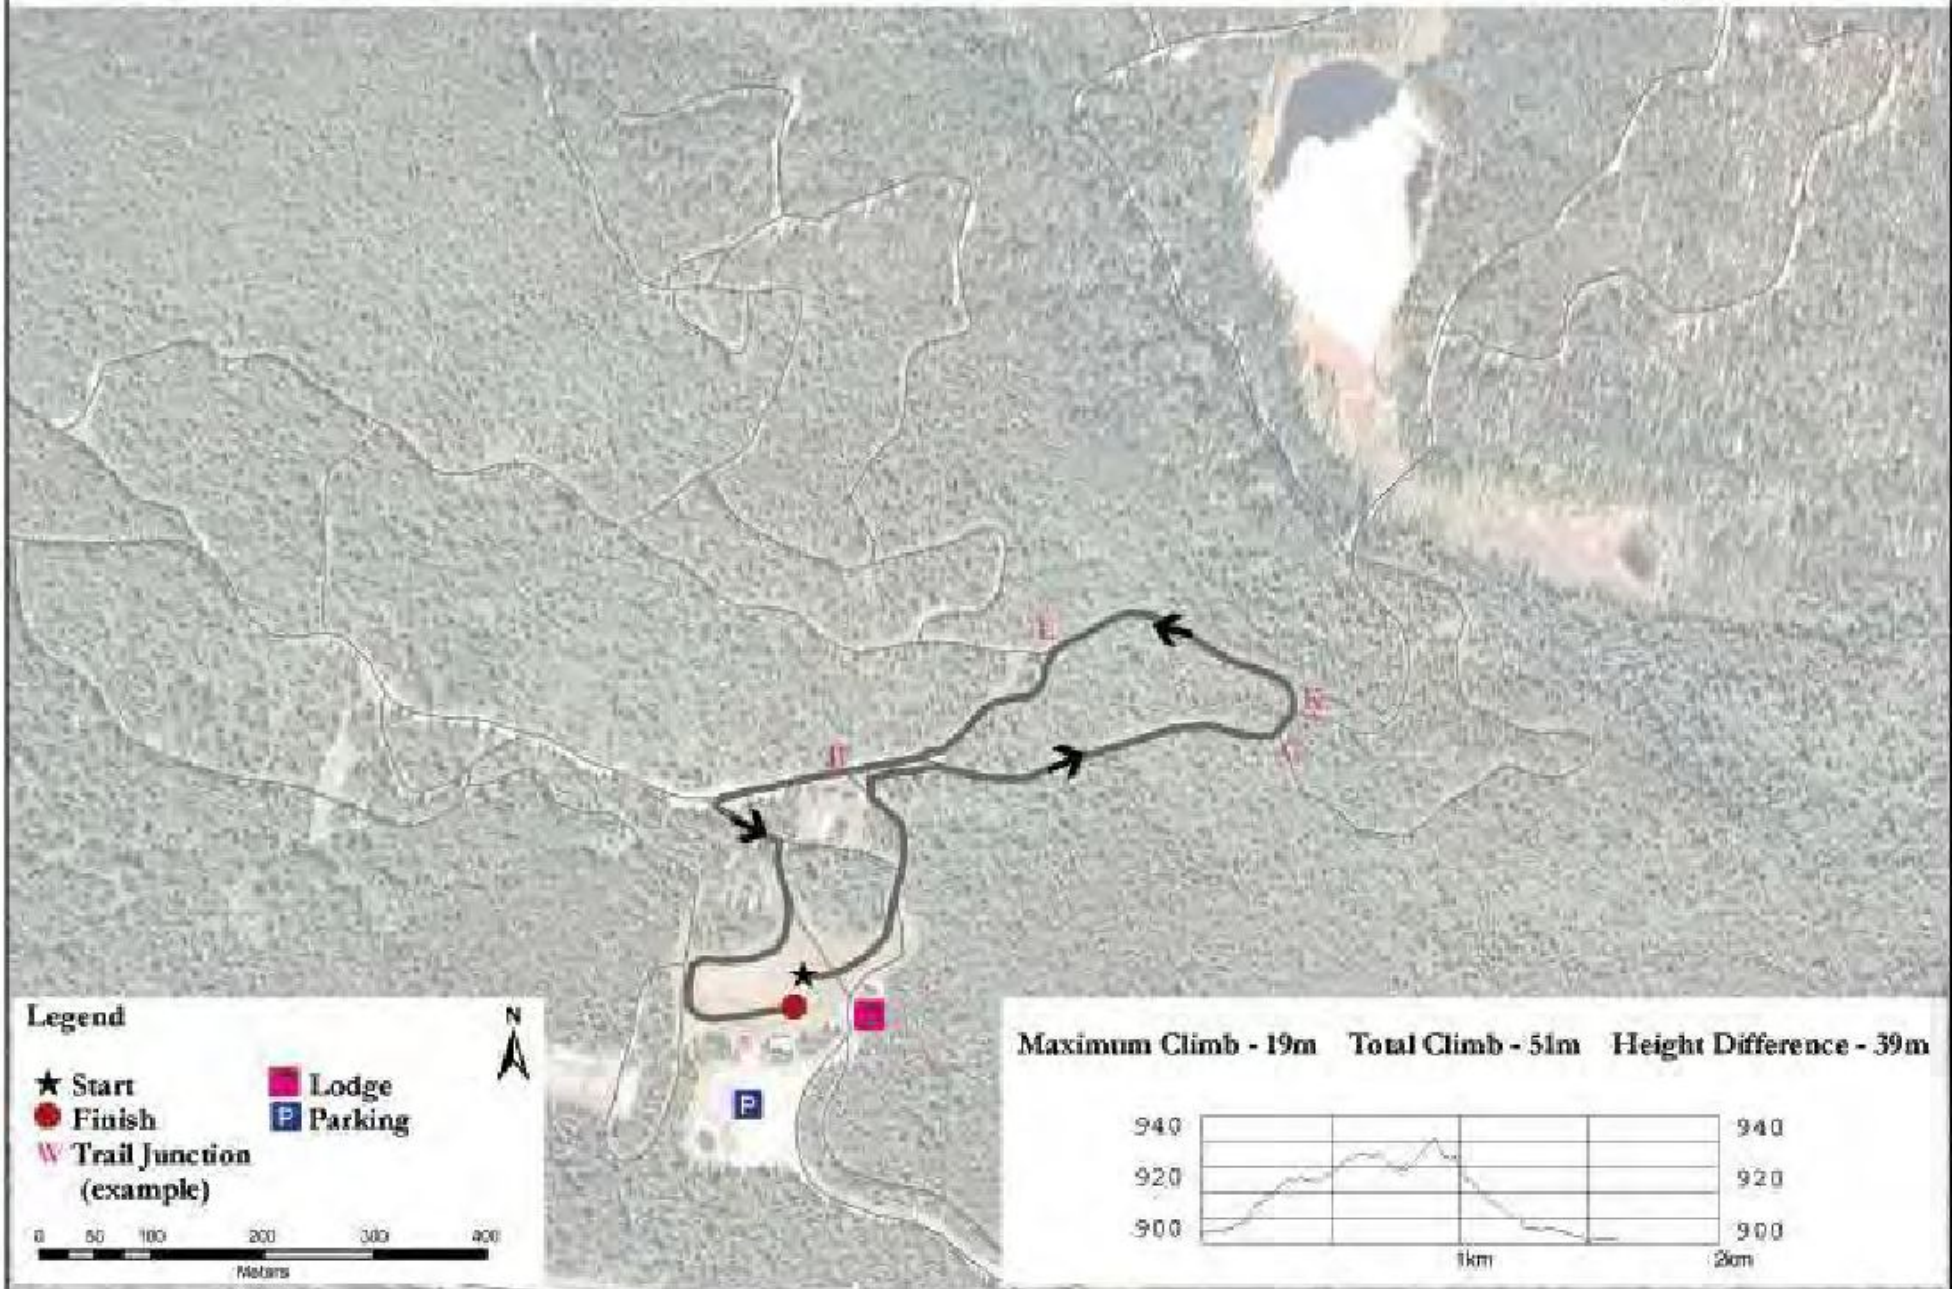

.77KM Course Map and Profile

1.5KM Course Map and Profile

2.5KM Course Map and Profile

3.5KM Course Map and Profile

Legend

- ★ Start
- Finish
- W Trail Junction (example)
- Lodge
- P Parking

Maximum Climb - 29m Total Climb - 153m Height Difference - 68m

5.0KM Course Map and Profile

Legend

- ★ Start
- Finish
- W Trail Junction (example)
- Lodge
- P Parking

Maximum Climb - 29m Total Climb - 205m Height Difference - 85m