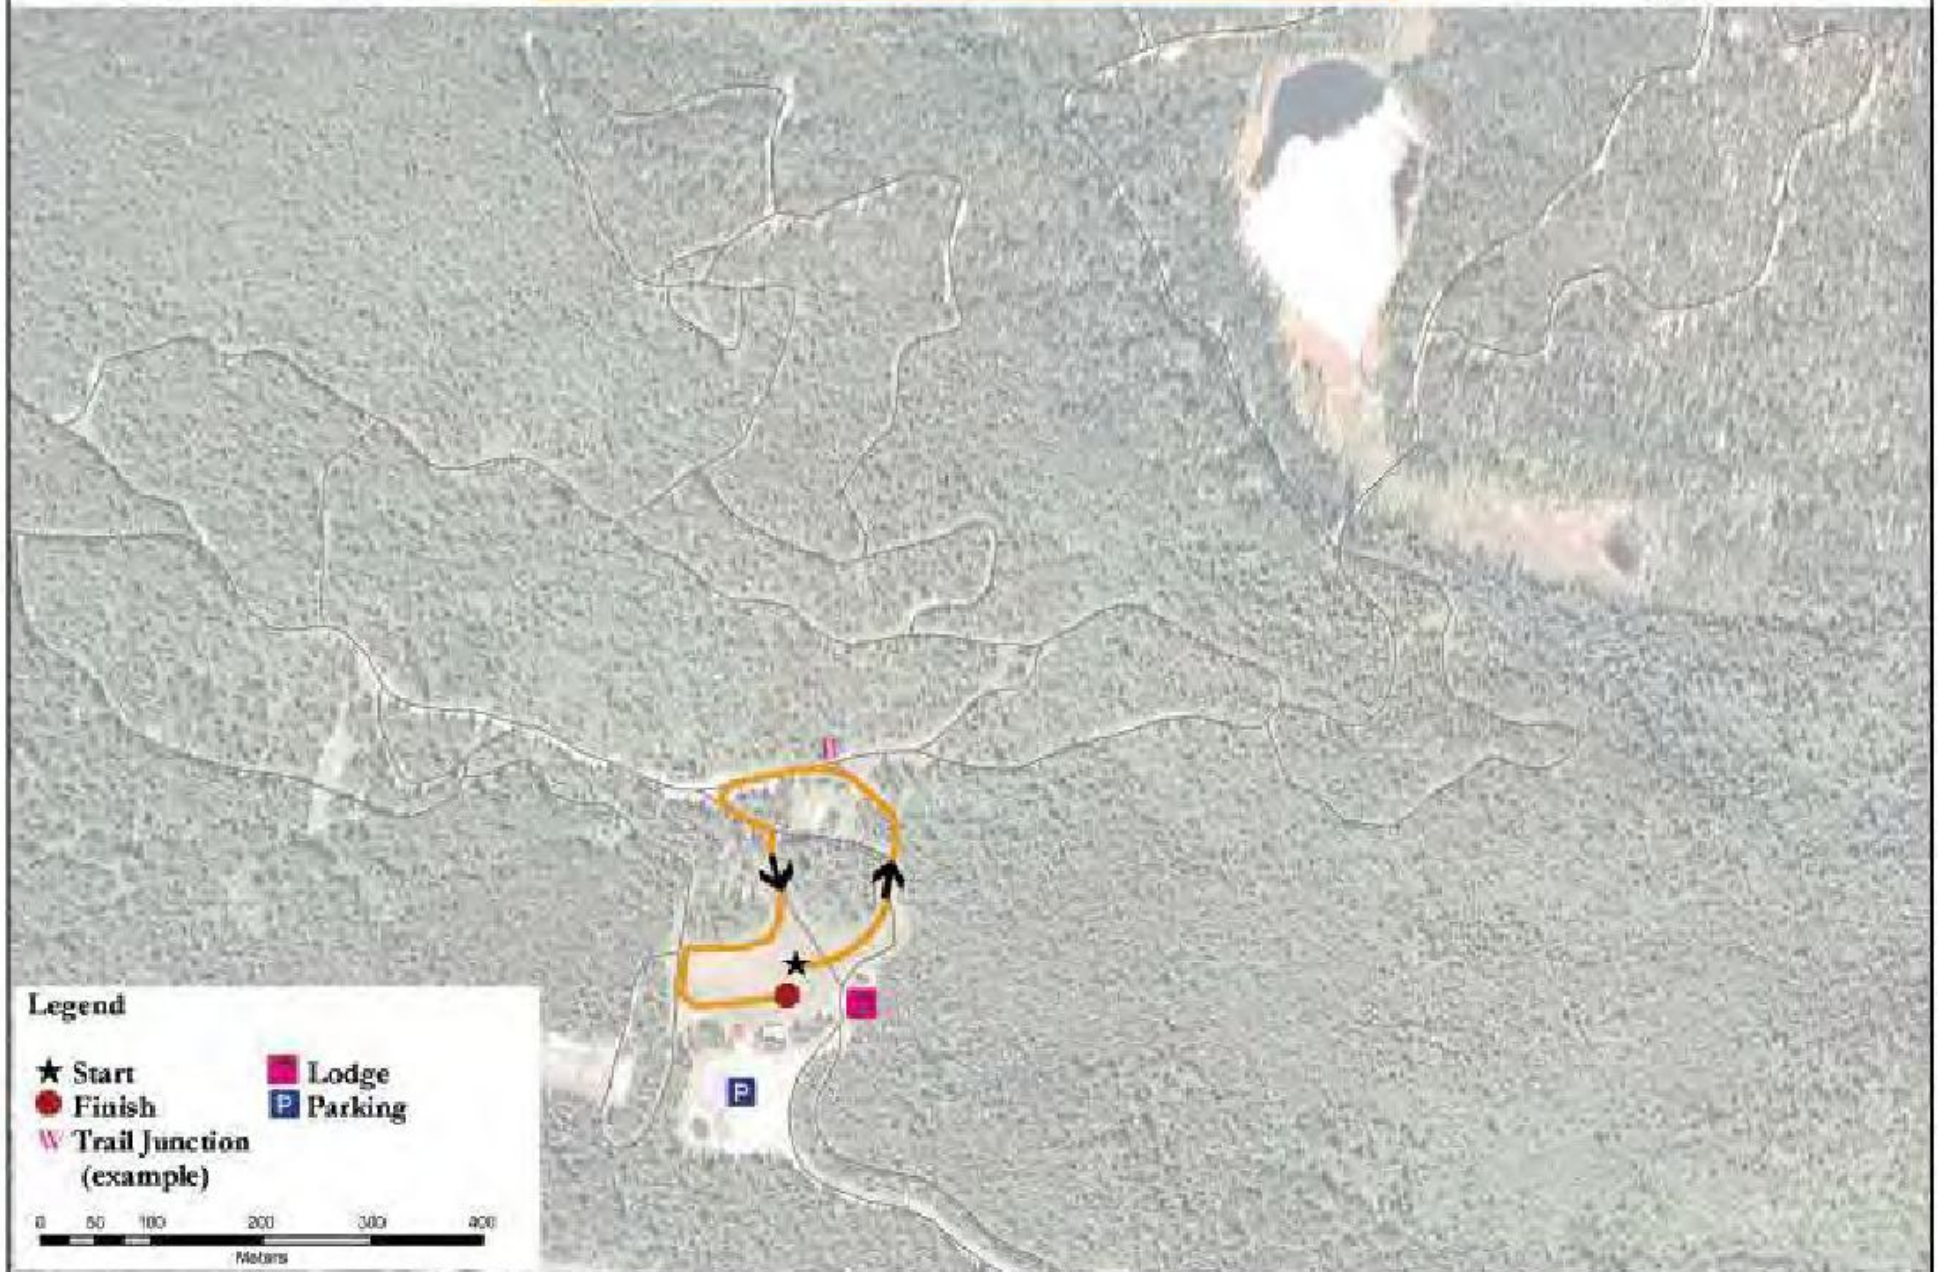

.77KM Course Map and Profile

1.5KM Course Map and Profile

2.5KM Course Map and Profile

3.5KM Course Map and Profile

Legend

- ★ Start
- Finish
- W Trail Junction (example)
- Lodge
- P Parking

Maximum Climb - 29m Total Climb - 153m Height Difference - 68m

5.0KM Course Map and Profile

Legend

- ★ Start
- Finish
- W Trail Junction (example)
- Lodge
- P Parking

Maximum Climb - 29m Total Climb - 205m Height Difference - 85m