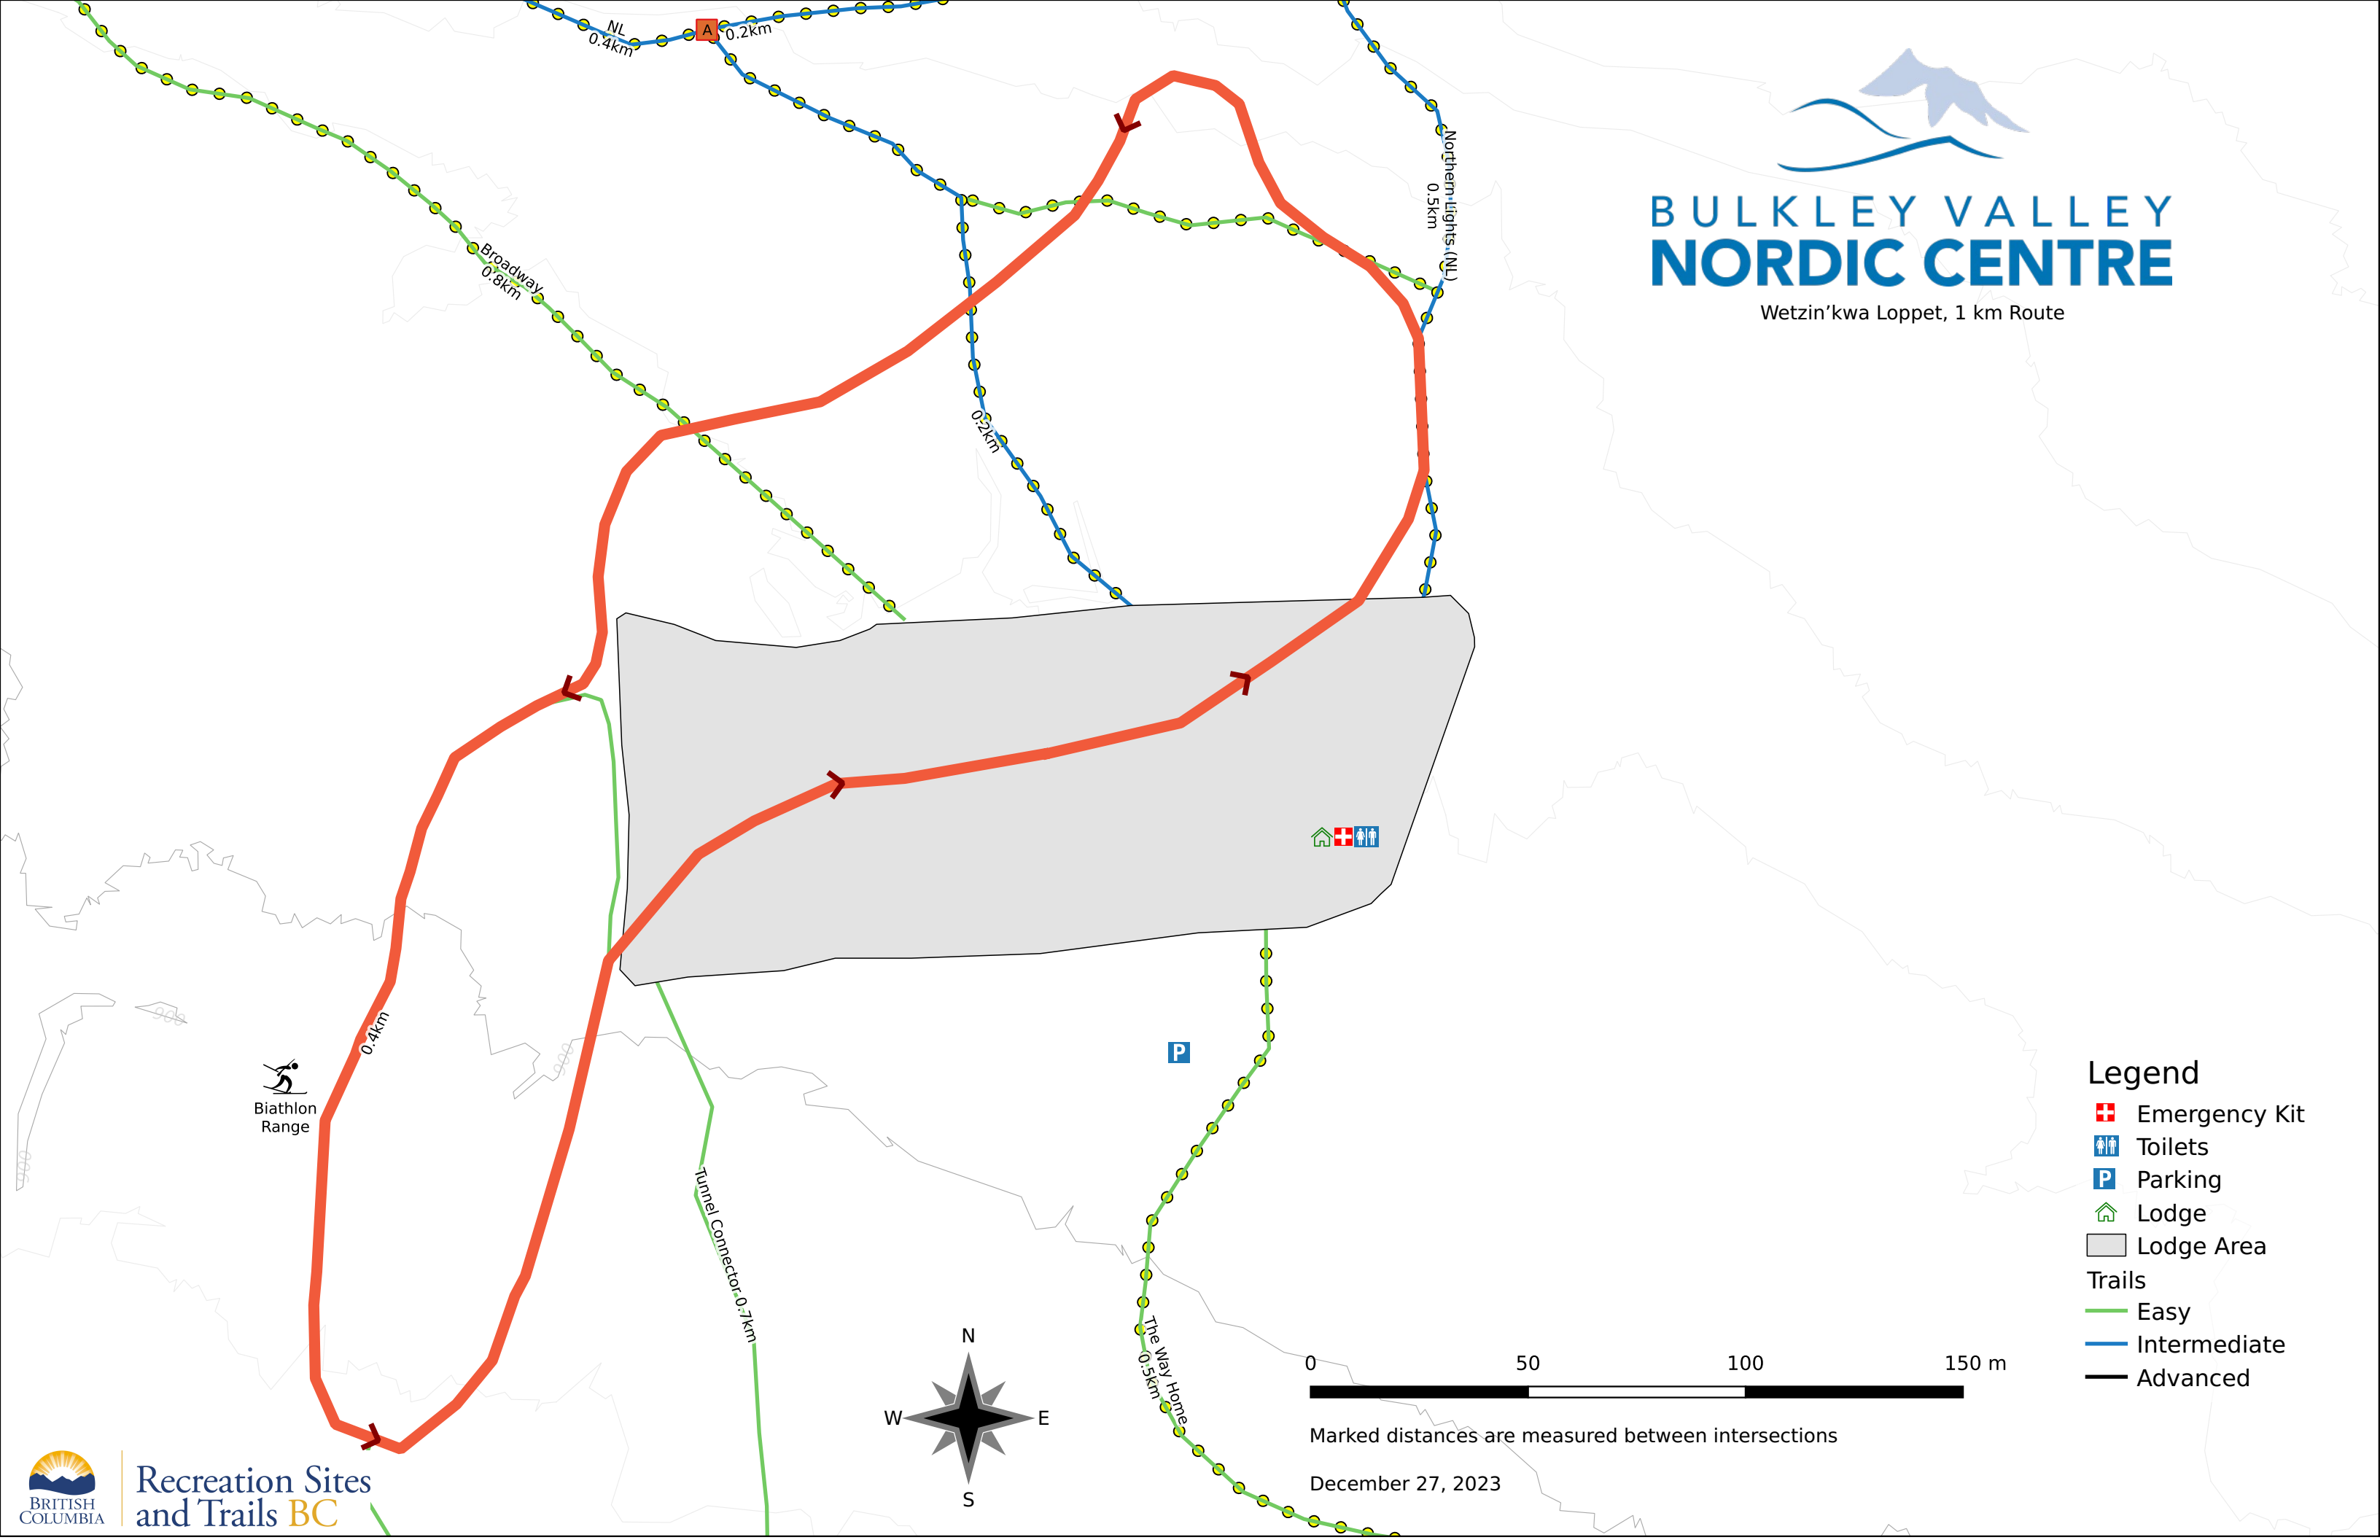

# BULKLEY VALLEY NORDIC CENTRE

Wetzin'kwa Loppet, 1 km Route

- Legend**
- Emergency Kit
  - Toilets
  - Parking
  - Lodge
  - Lodge Area
  - Trails**
  - Easy
  - Intermediate
  - Advanced

Marked distances are measured between intersections

December 27, 2023

Biathlon Range

0.4km

Broadway  
0.8km

NL  
0.4km

Tunnel Connector  
0.7km

A  
0.2km

0.2km

Northern Lights (NL)  
0.5km

The Way Home  
0.5km

P