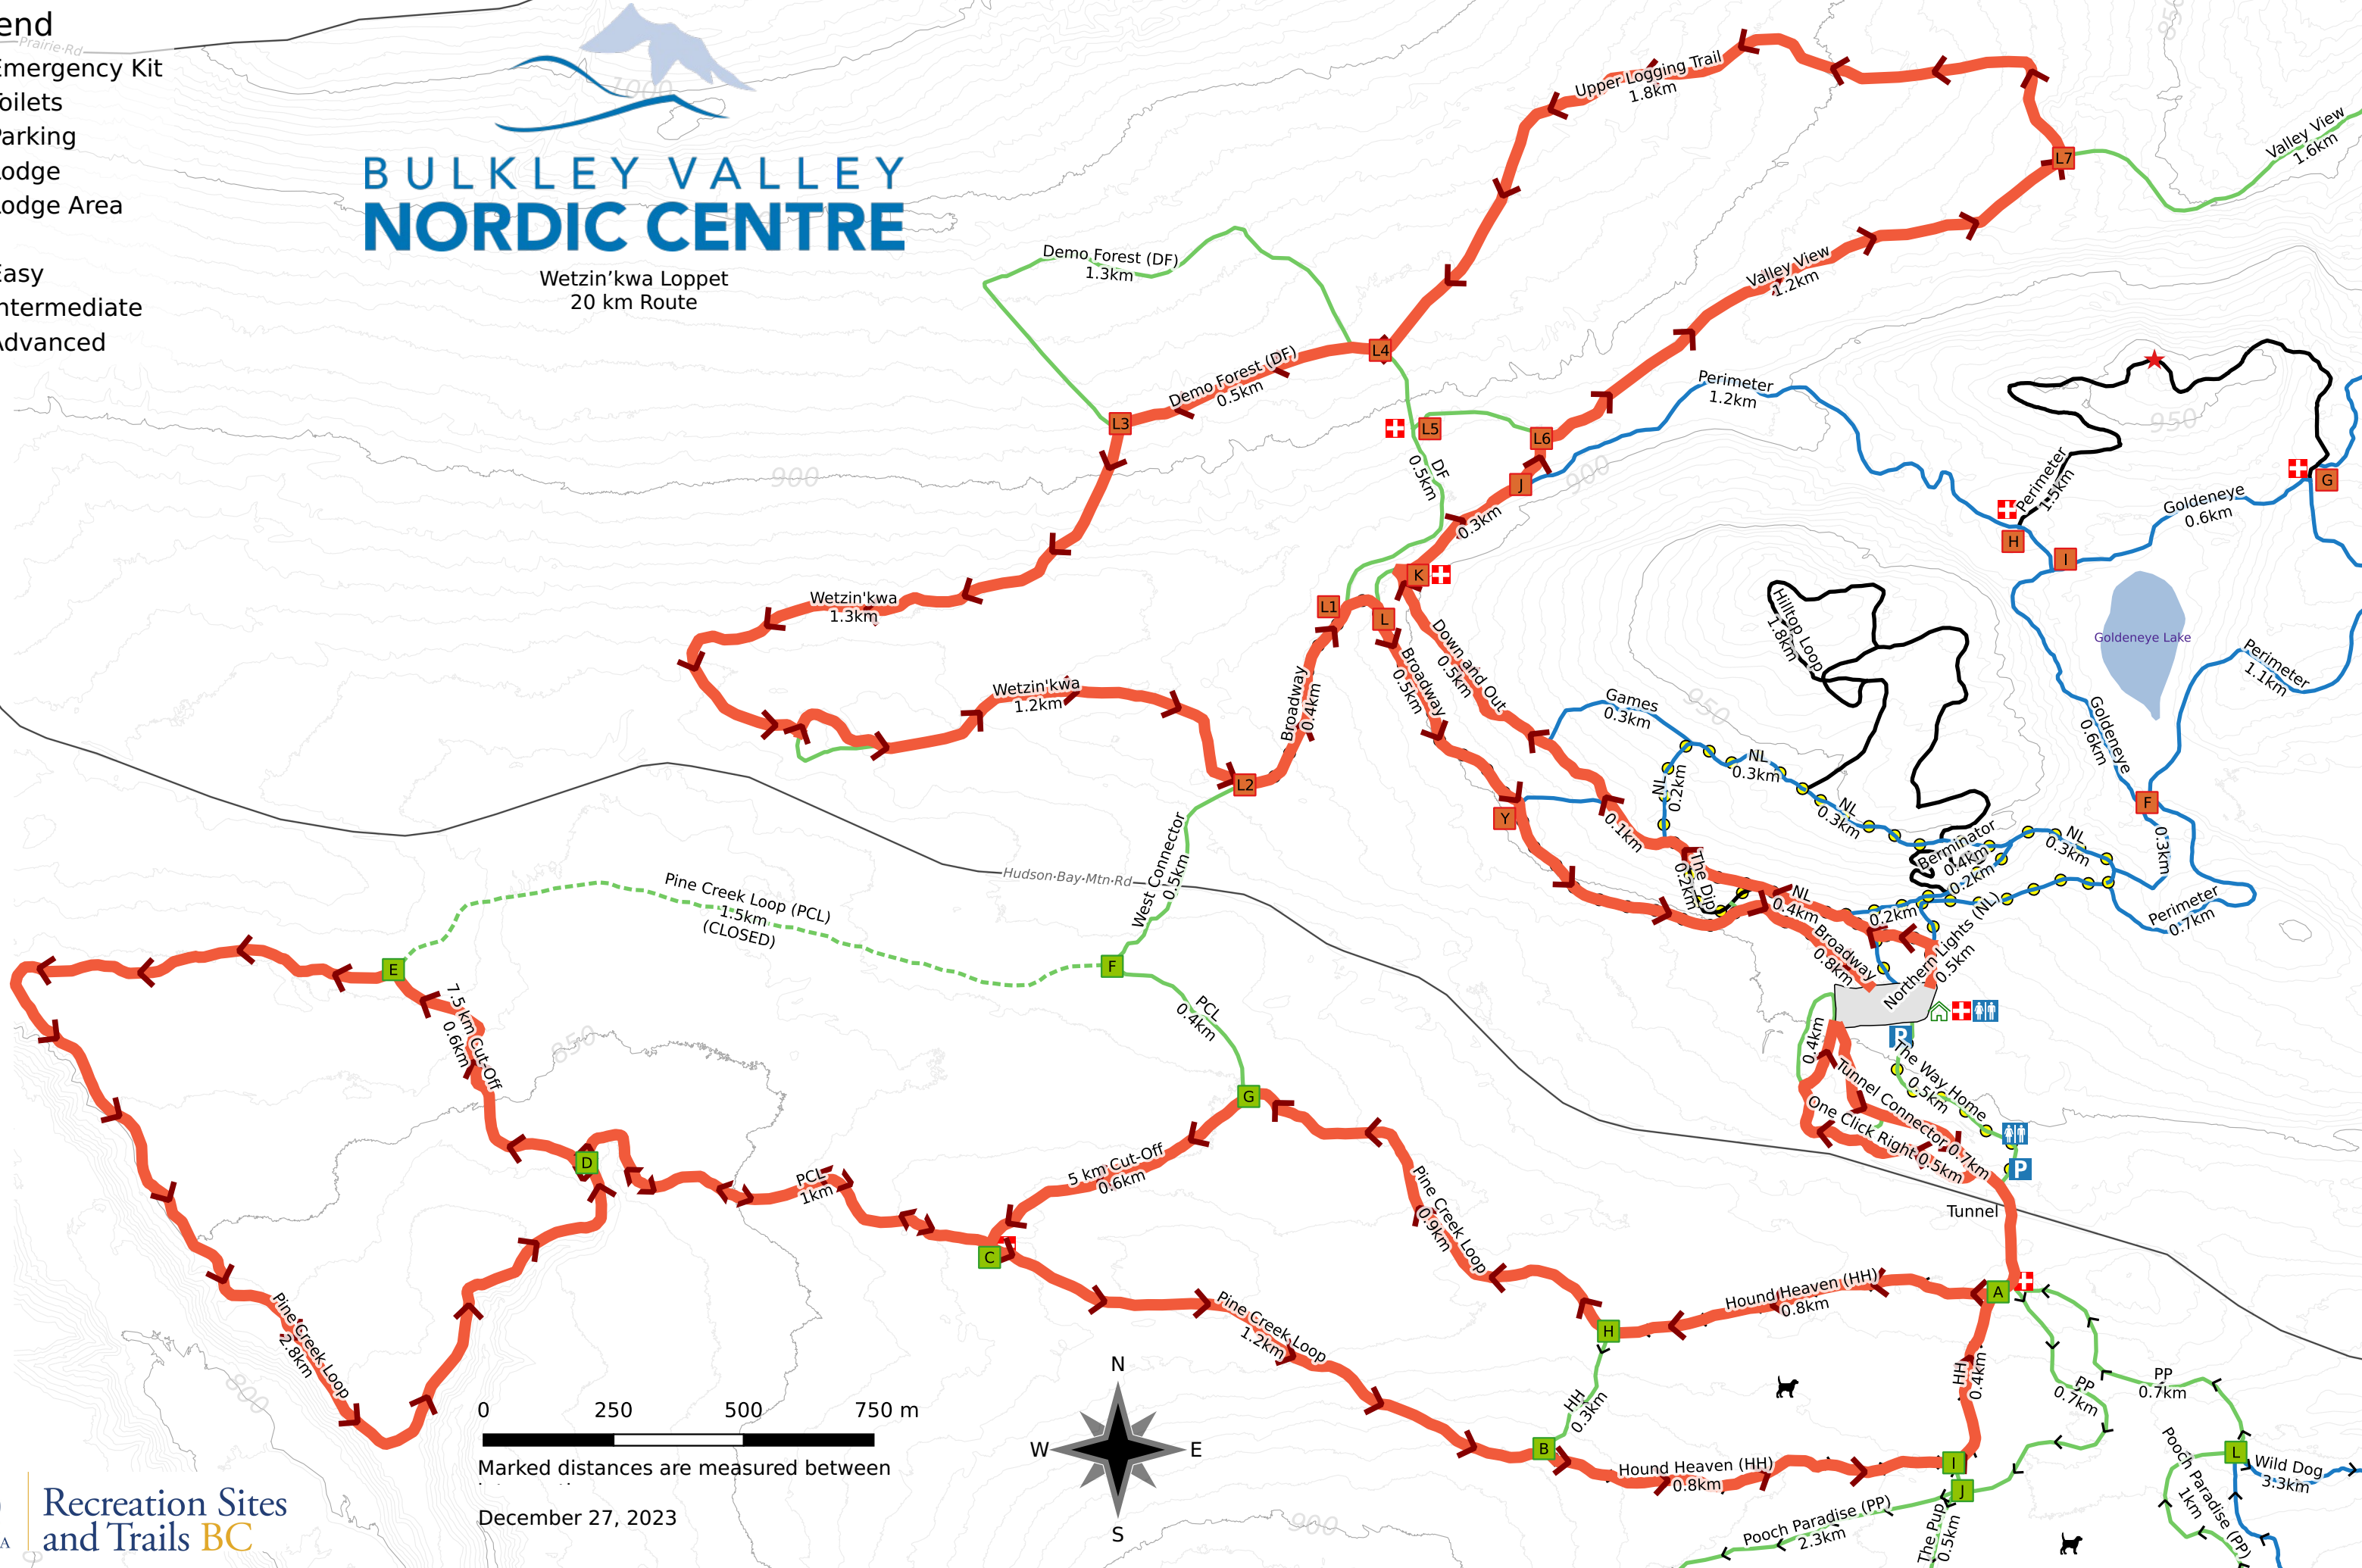

Legend

-  Emergency Kit
-  Toilets
-  Parking
-  Lodge
-  Lodge Area
- Trails
-  Easy
-  Intermediate
-  Advanced

BULKLEY VALLEY NORDIC CENTRE

Wetzin'kwa Loppet
20 km Route

0 250 500 750 m

Marked distances are measured between

December 27, 2023