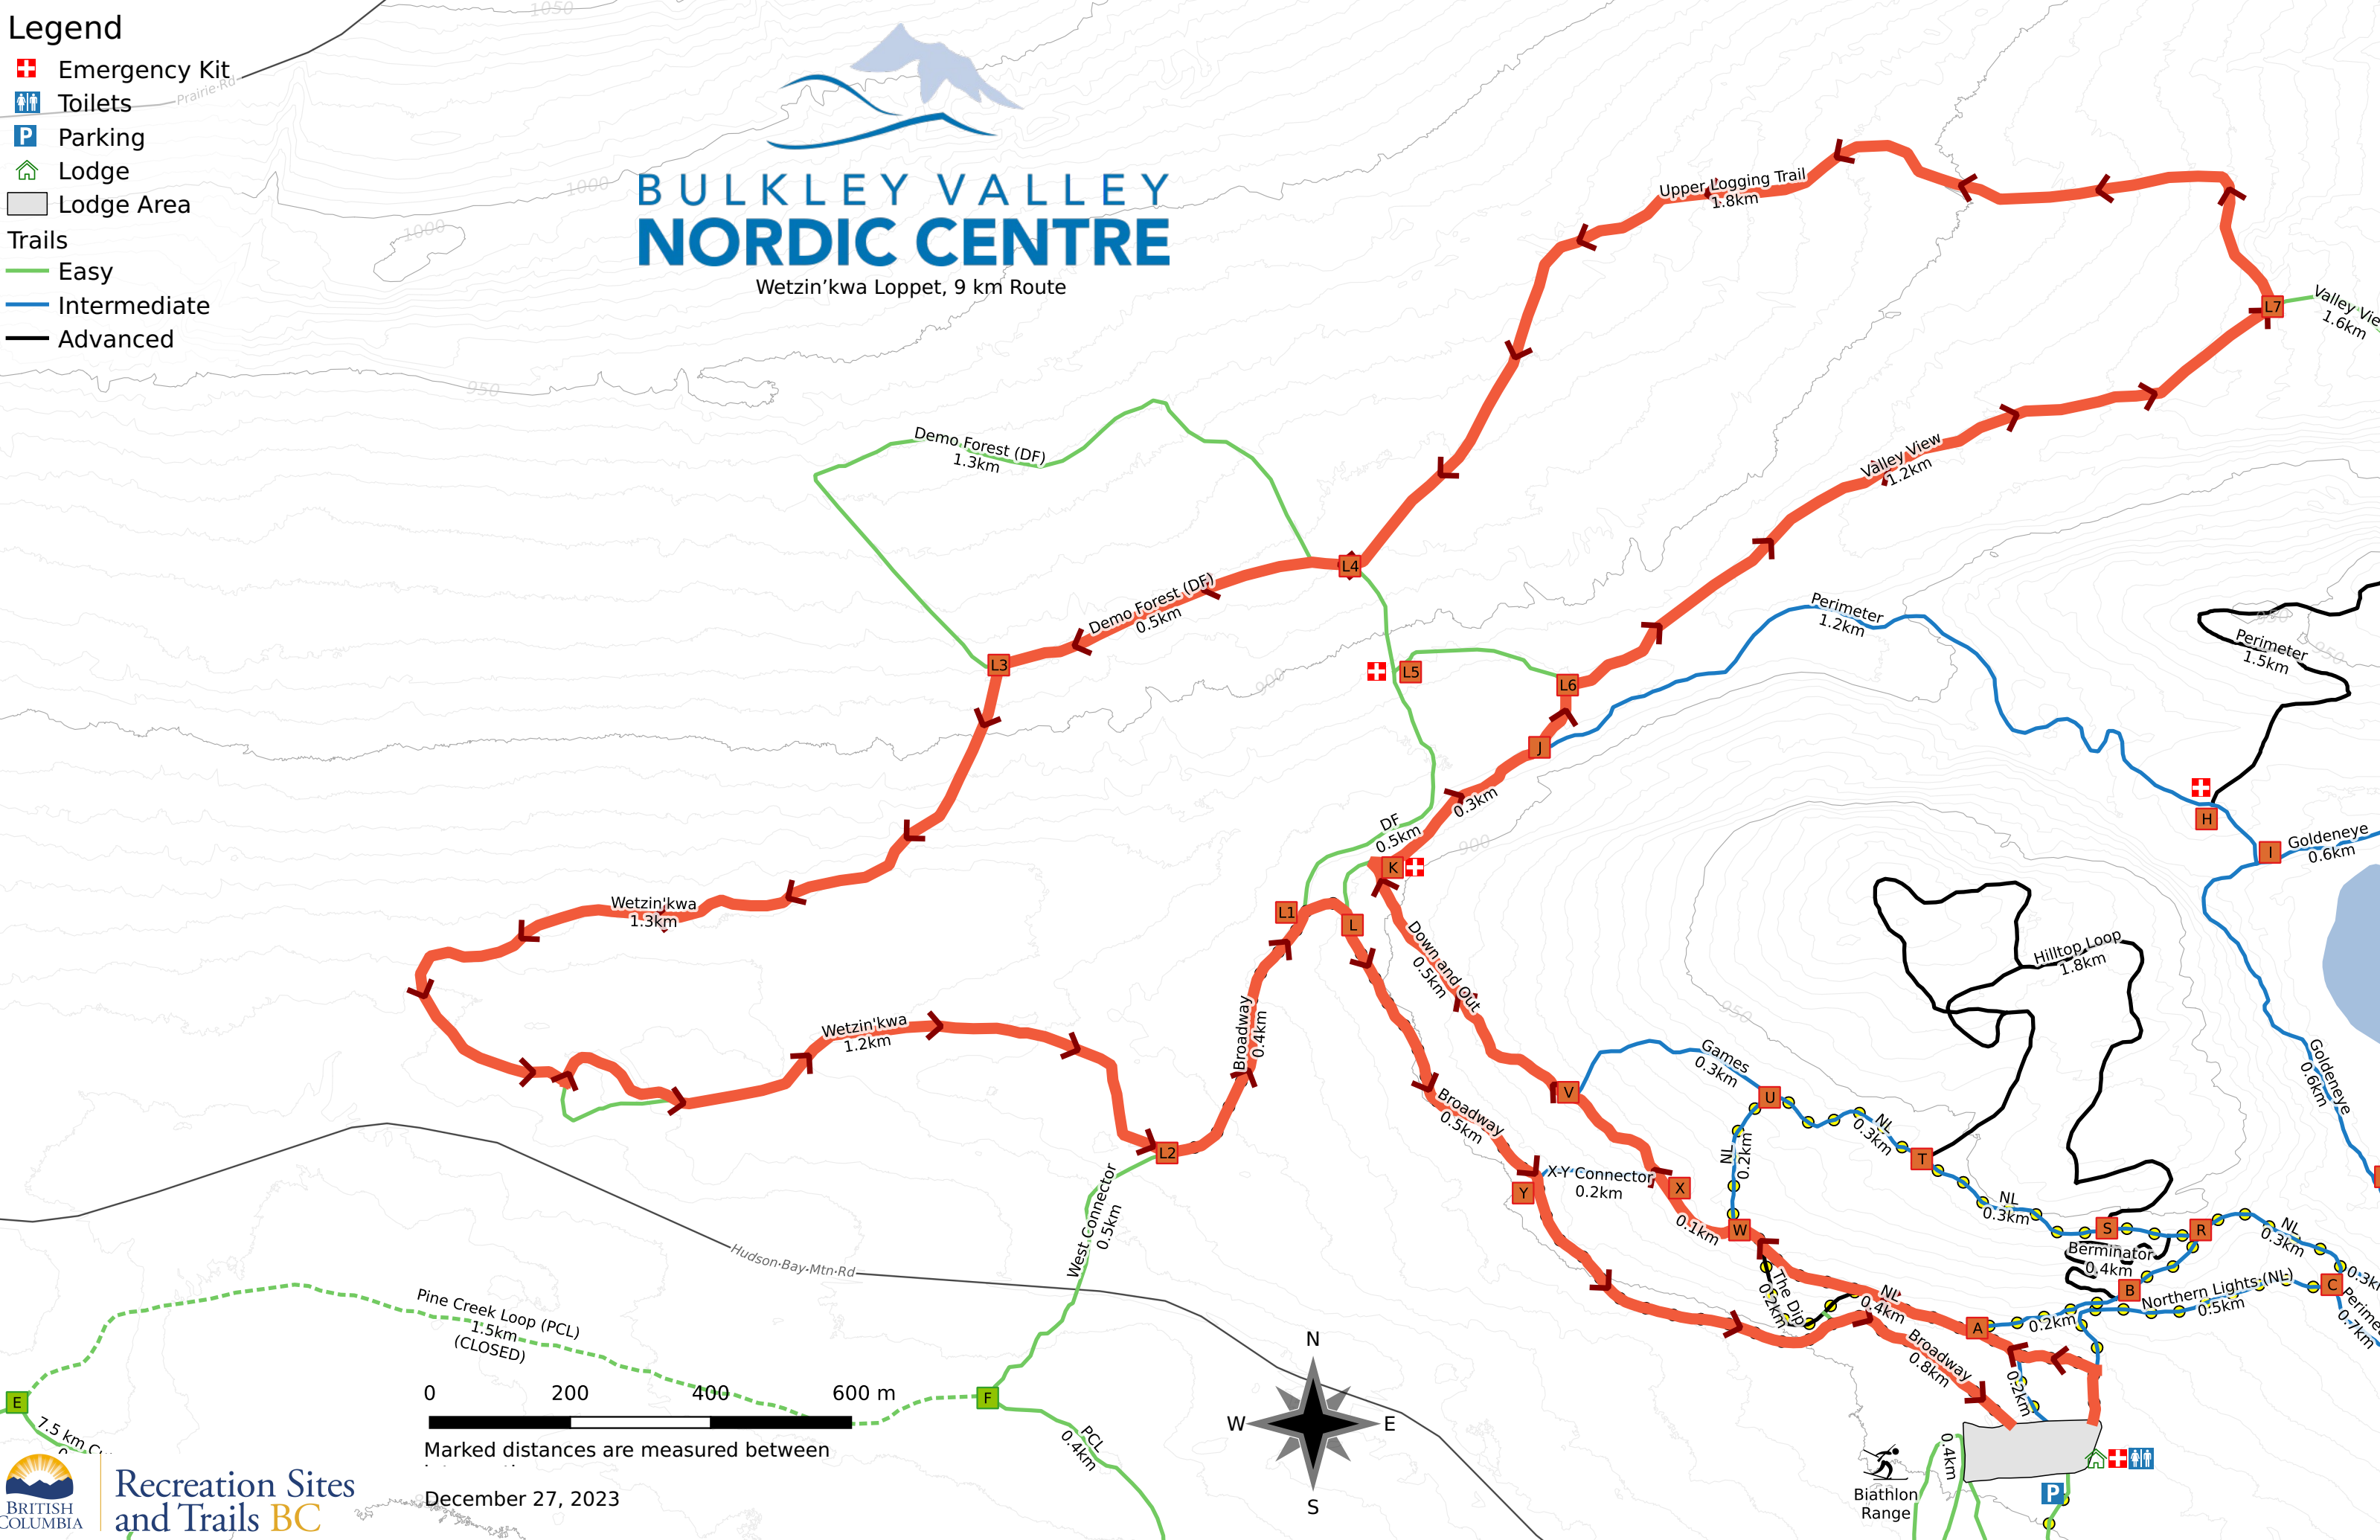

Legend

-  Emergency Kit
-  Toilets
-  Parking
-  Lodge
-  Lodge Area
- Trails
-  Easy
-  Intermediate
-  Advanced

BULKLEY VALLEY NORDIC CENTRE

Wetzin'kwa Loppet, 9 km Route

Marked distances are measured between