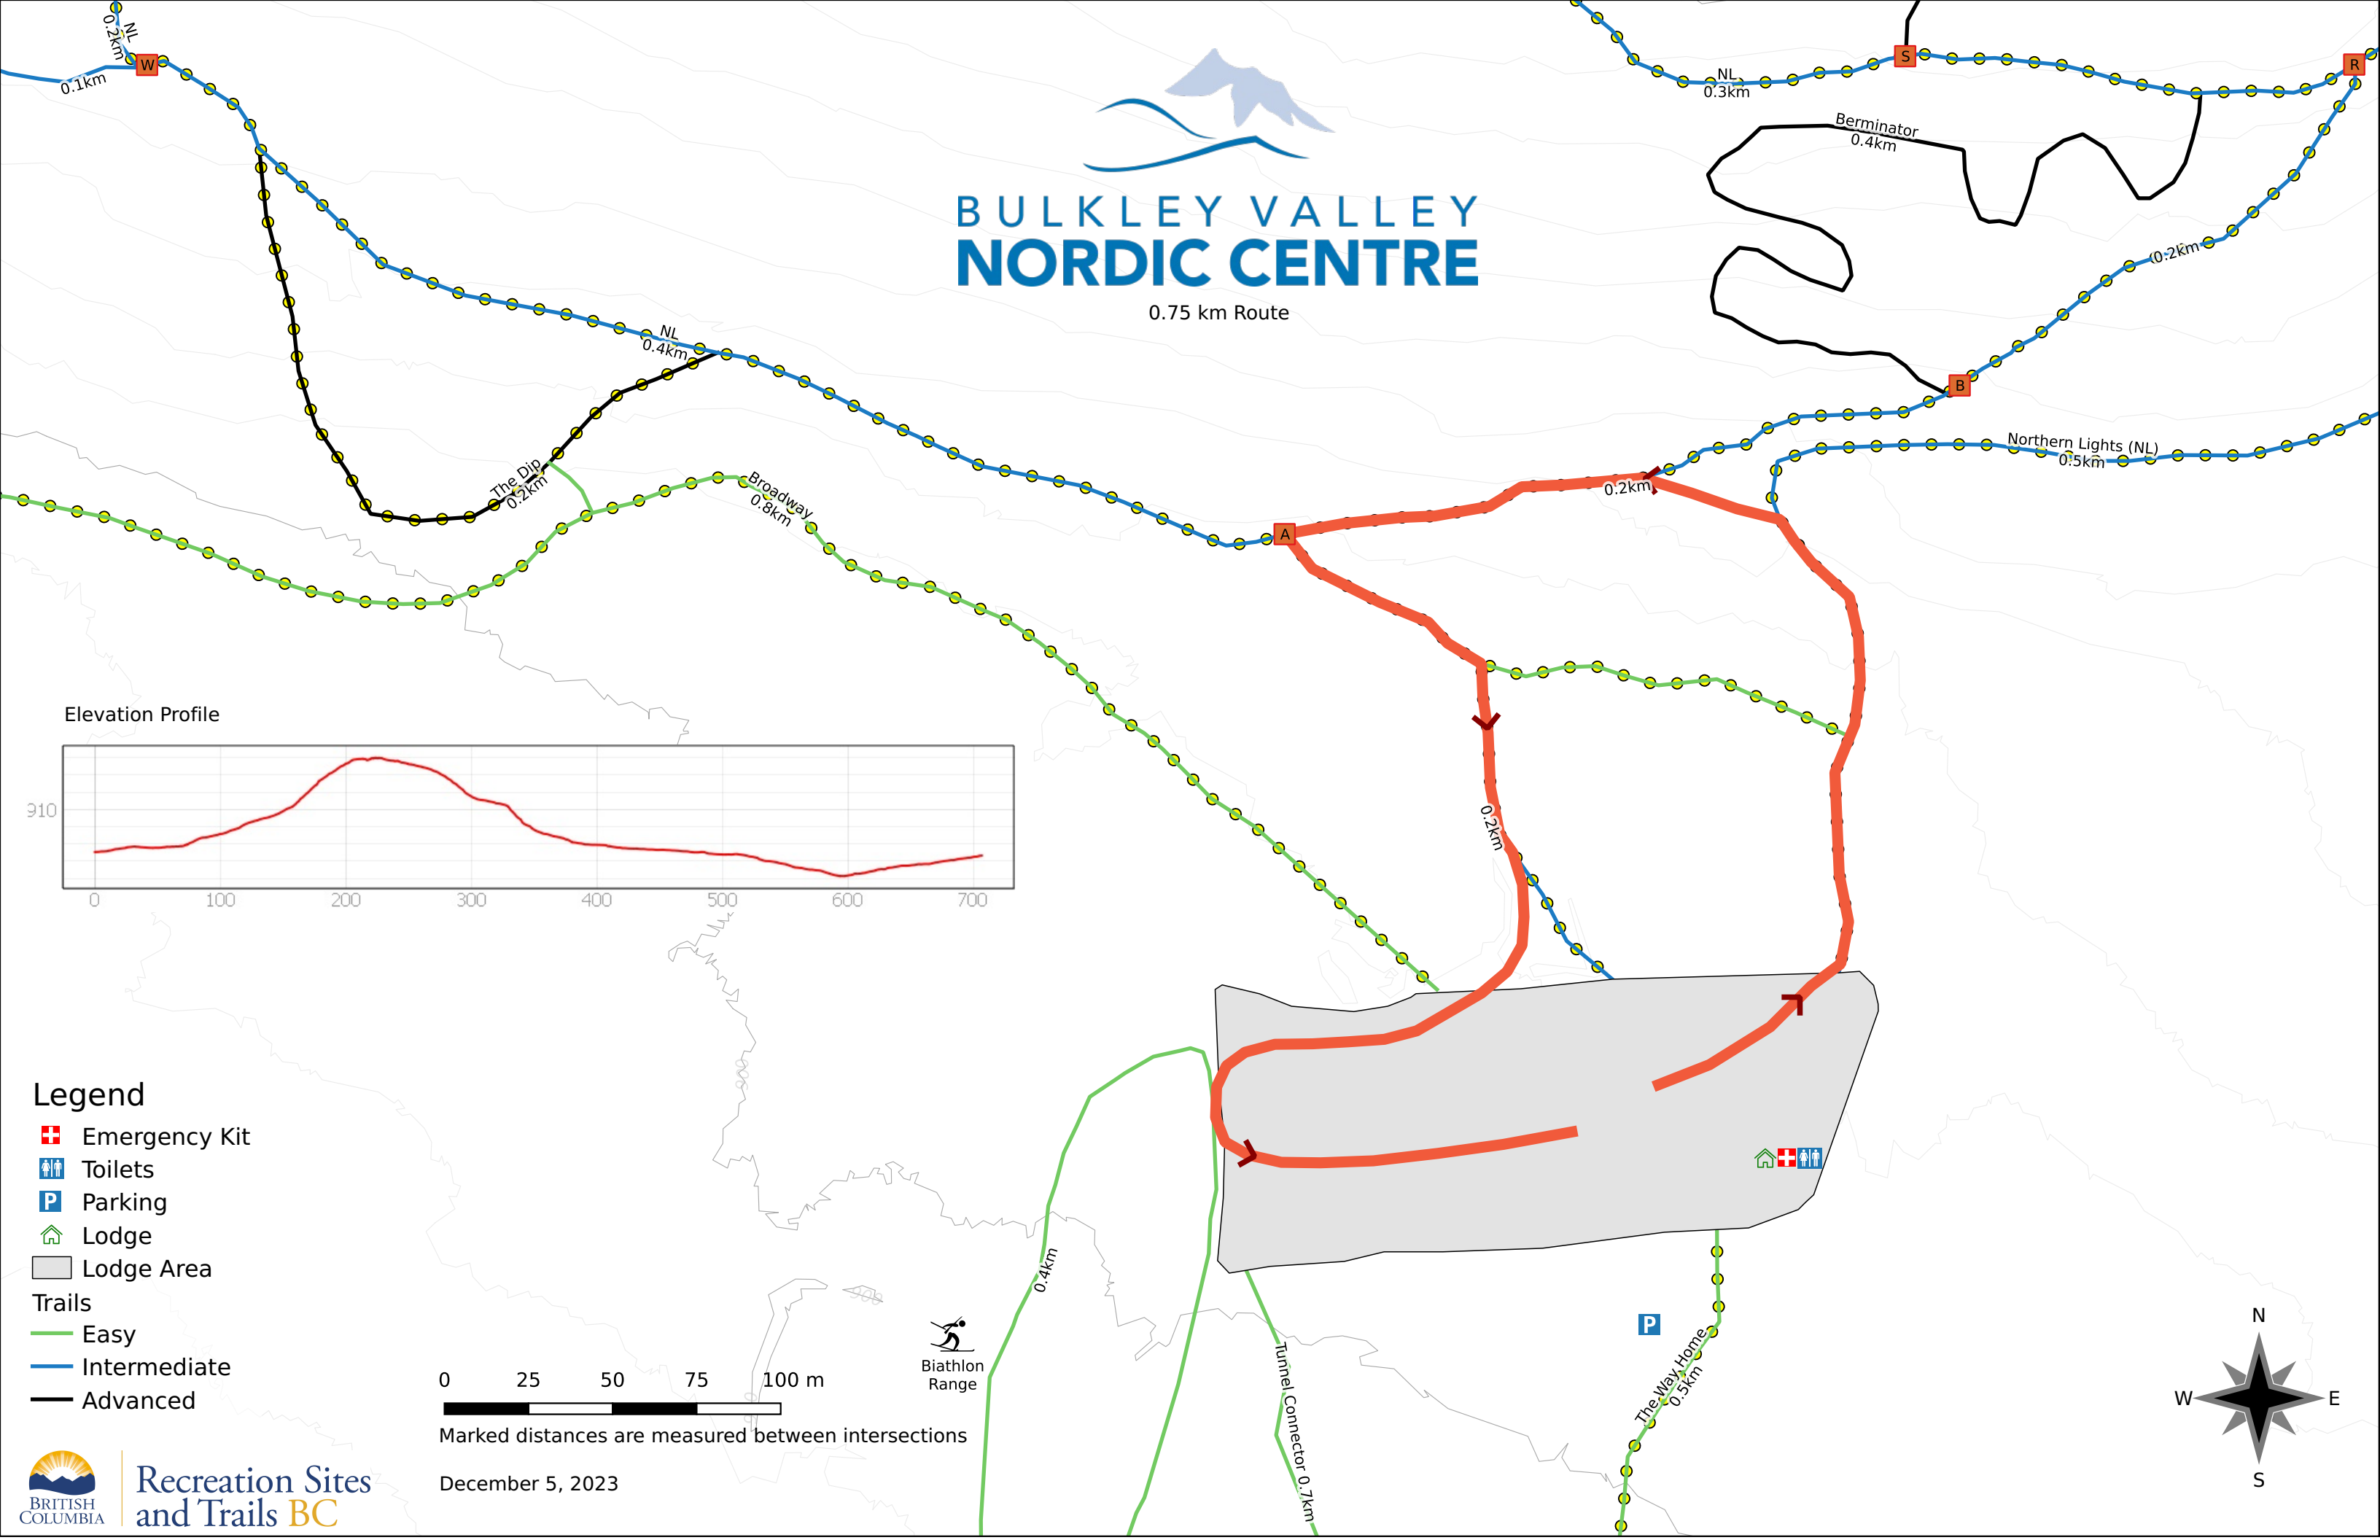

BULKLEY VALLEY NORDIC CENTRE

0.75 km Route

Elevation Profile

- Legend**
- Emergency Kit
 - Toilets
 - Parking
 - Lodge
 - Lodge Area
 - Trails**
 - Easy
 - Intermediate
 - Advanced

Marked distances are measured between intersections

December 5, 2023