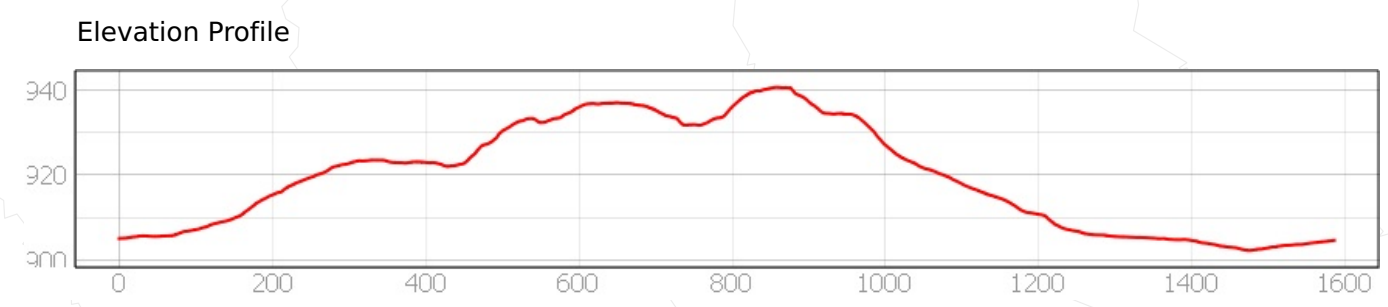

Legend

- Emergency Kit
- Toilets
- Parking
- Lodge
- Lodge Area
- Trails**
- Easy
- Intermediate
- Advanced

BULKLEY VALLEY NORDIC CENTRE

1.5 km Route

0 50 100 150 m

Marked distances are measured between intersections