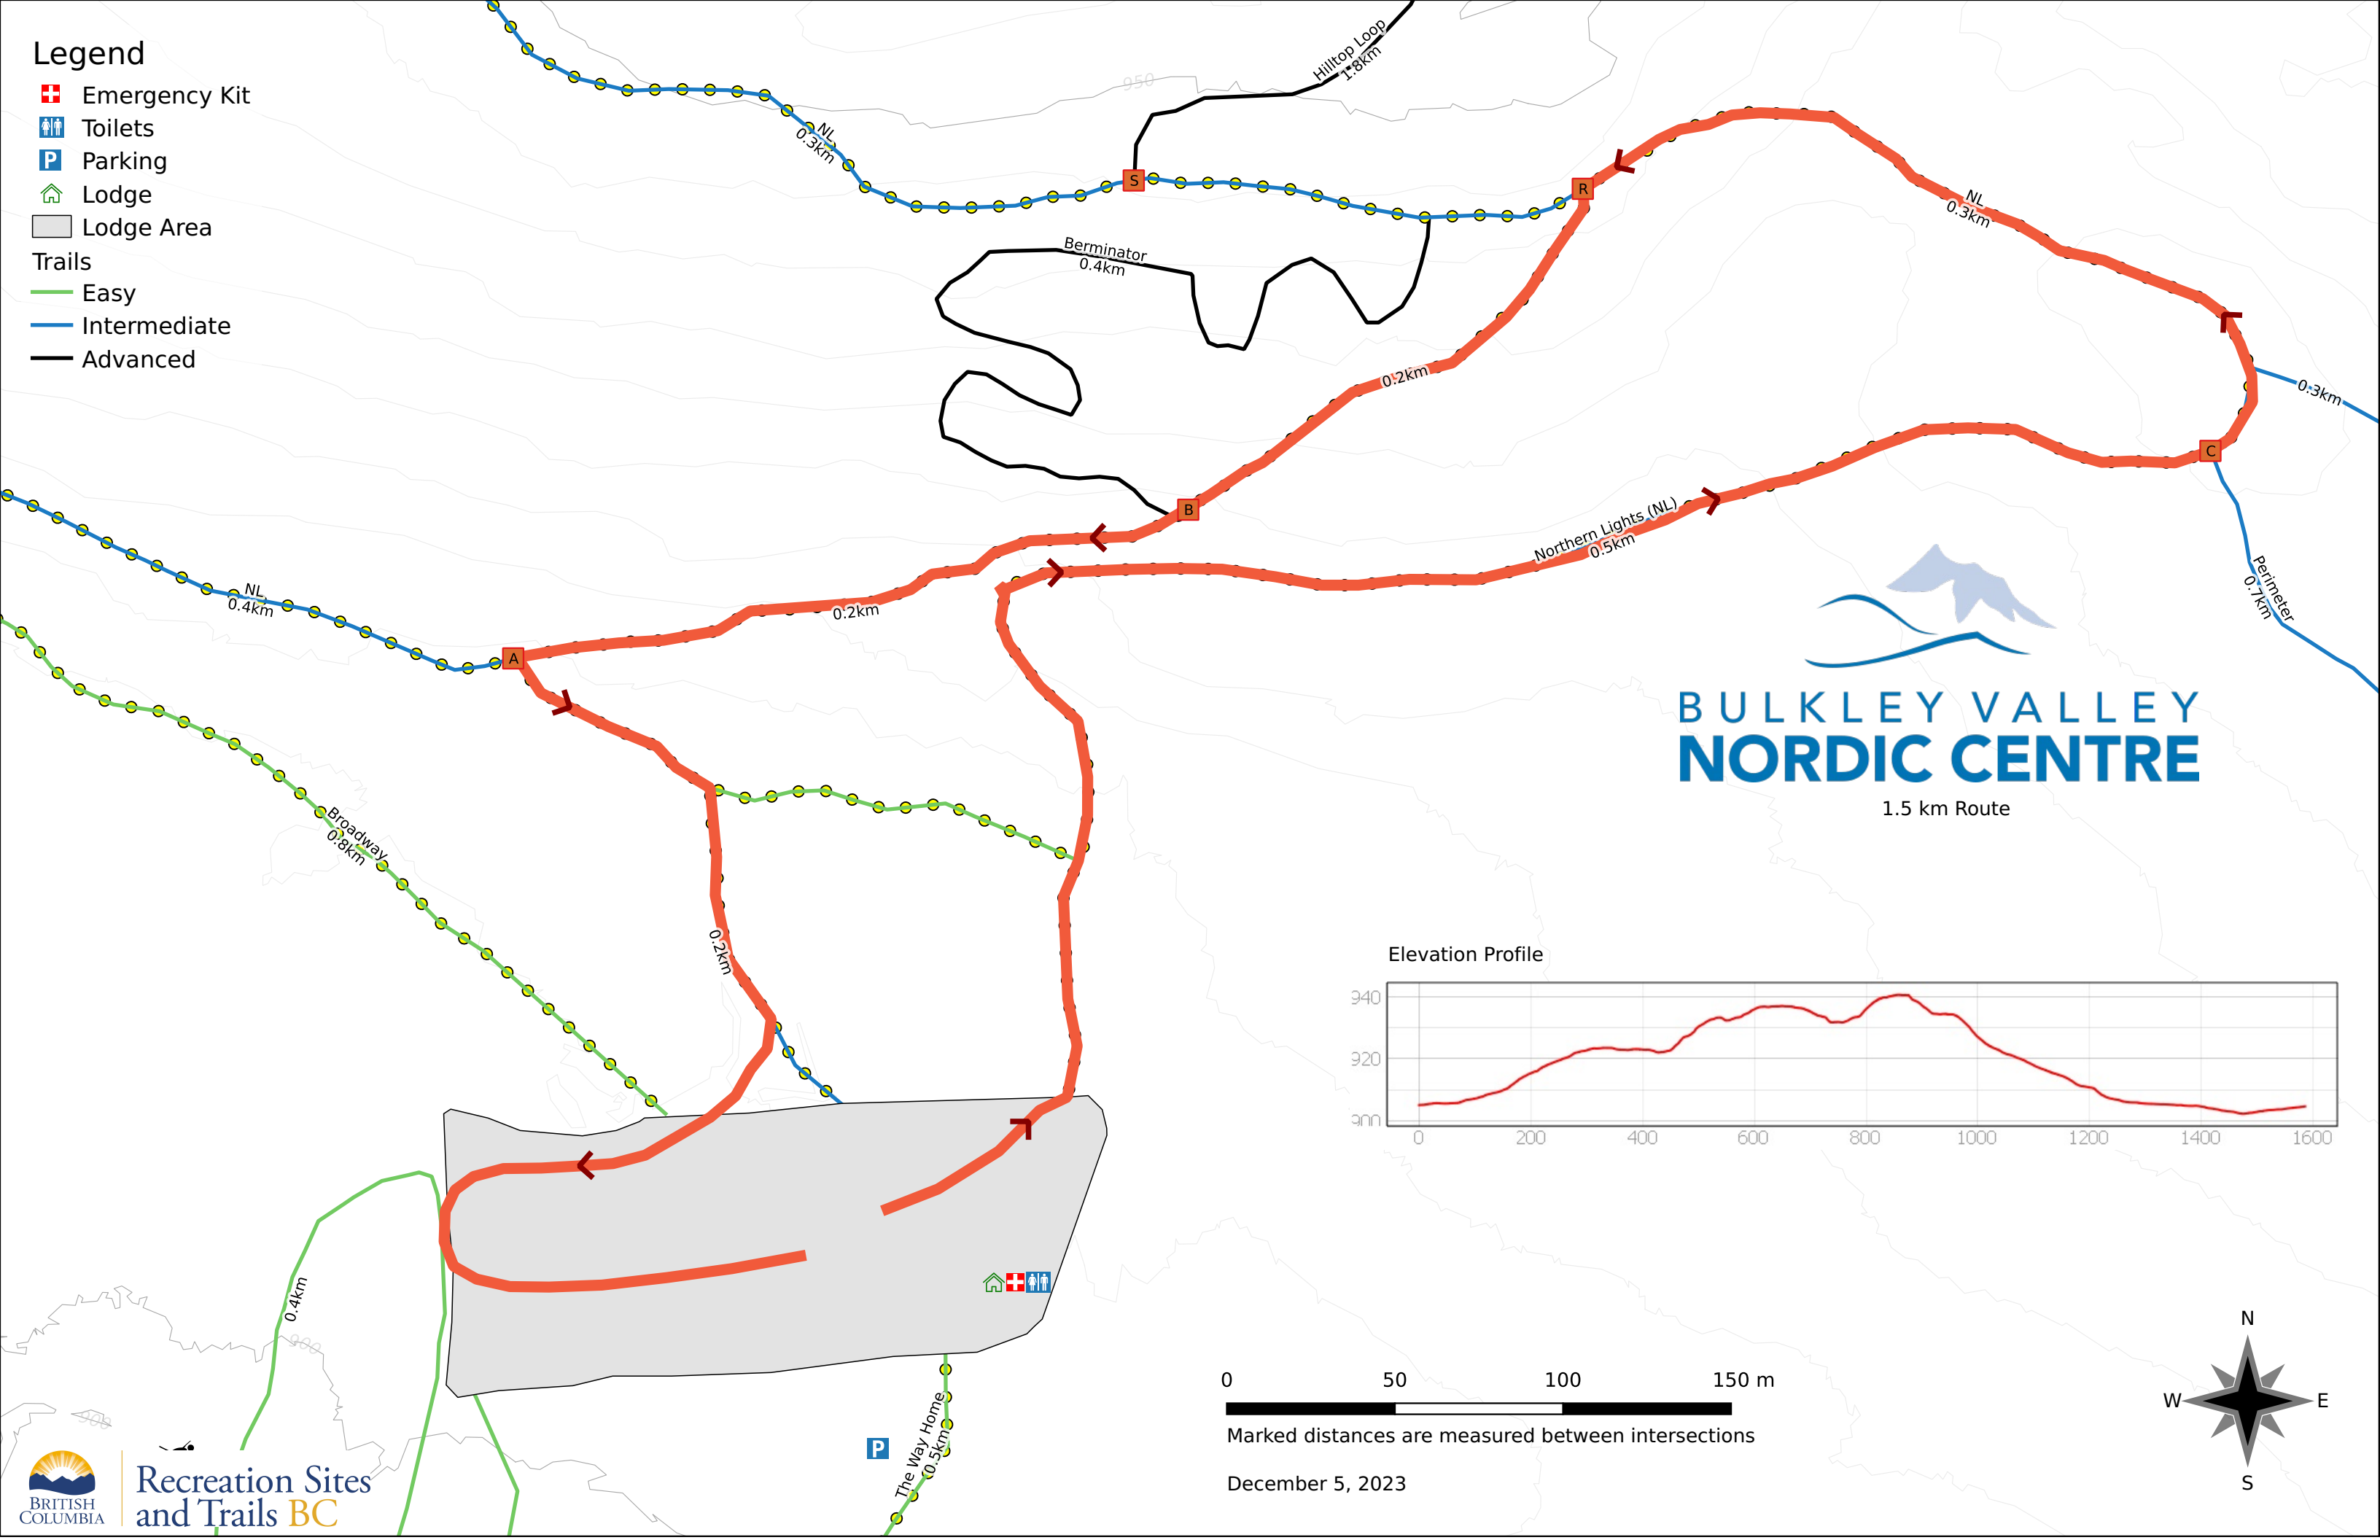

Legend

- Emergency Kit
- Toilets
- Parking
- Lodge
- Lodge Area
- Trails**
- Easy
- Intermediate
- Advanced

BULKLEY VALLEY NORDIC CENTRE

1.5 km Route

0 50 100 150 m

Marked distances are measured between intersections

December 5, 2023