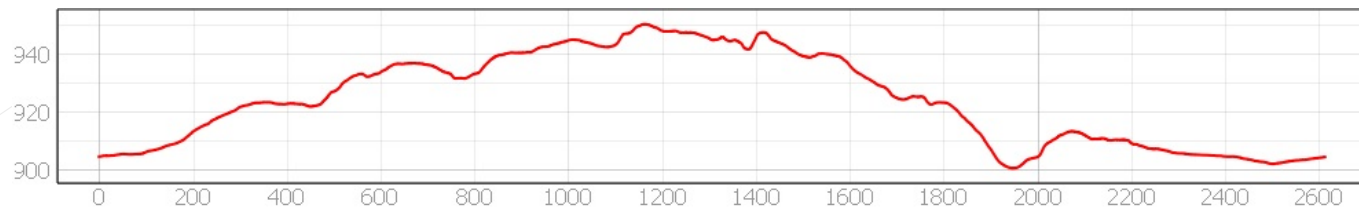

Elevation Profile

Legend

- Emergency Kit
- Toilets
- Parking
- Lodge
- Lodge Area
- Trails
- Easy
- Intermediate
- Advanced

**BULKLEY VALLEY
NORDIC CENTRE**

2.5 km Route

0 50 100 150 m

Marked distances are measured between intersections