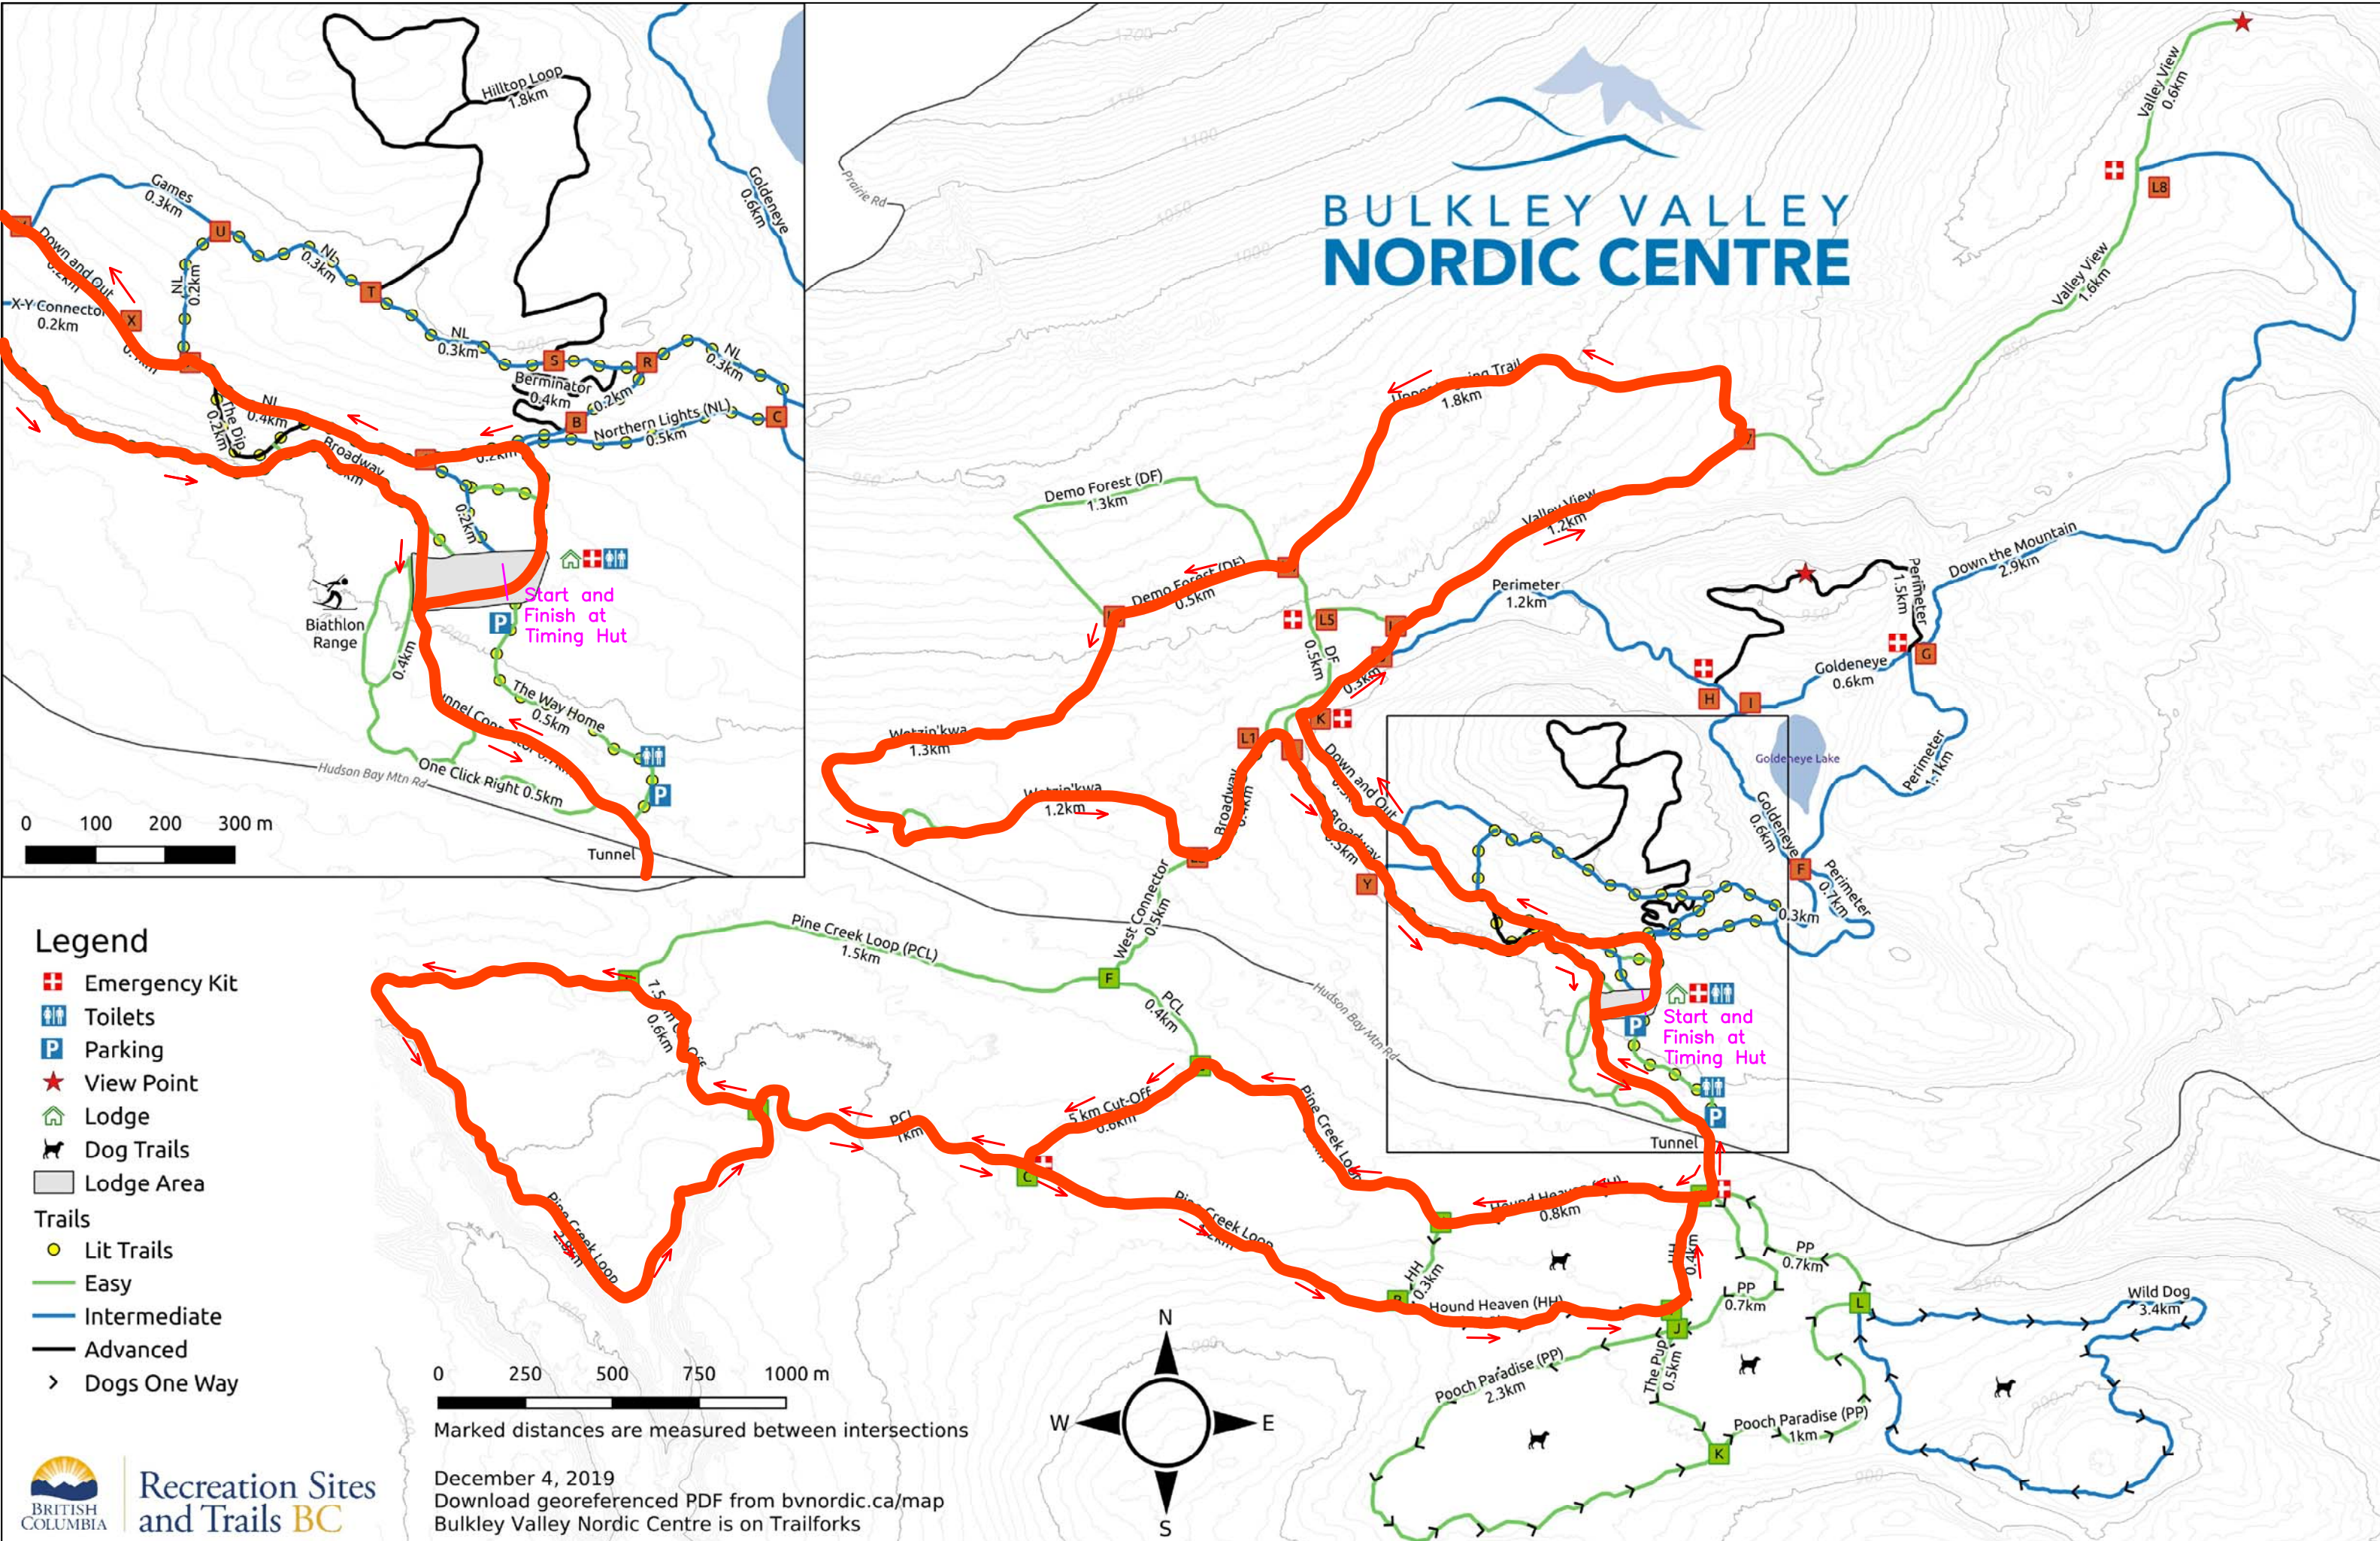

BULKLEY VALLEY NORDIC CENTRE

Marked distances are measured between intersections

- Legend**
- Emergency Kit
 - Toilets
 - Parking
 - View Point
 - Lodge
 - Dog Trails
 - Lodge Area
- Trails**
- Lit Trails
 - Easy
 - Intermediate
 - Advanced
 - Dogs One Way