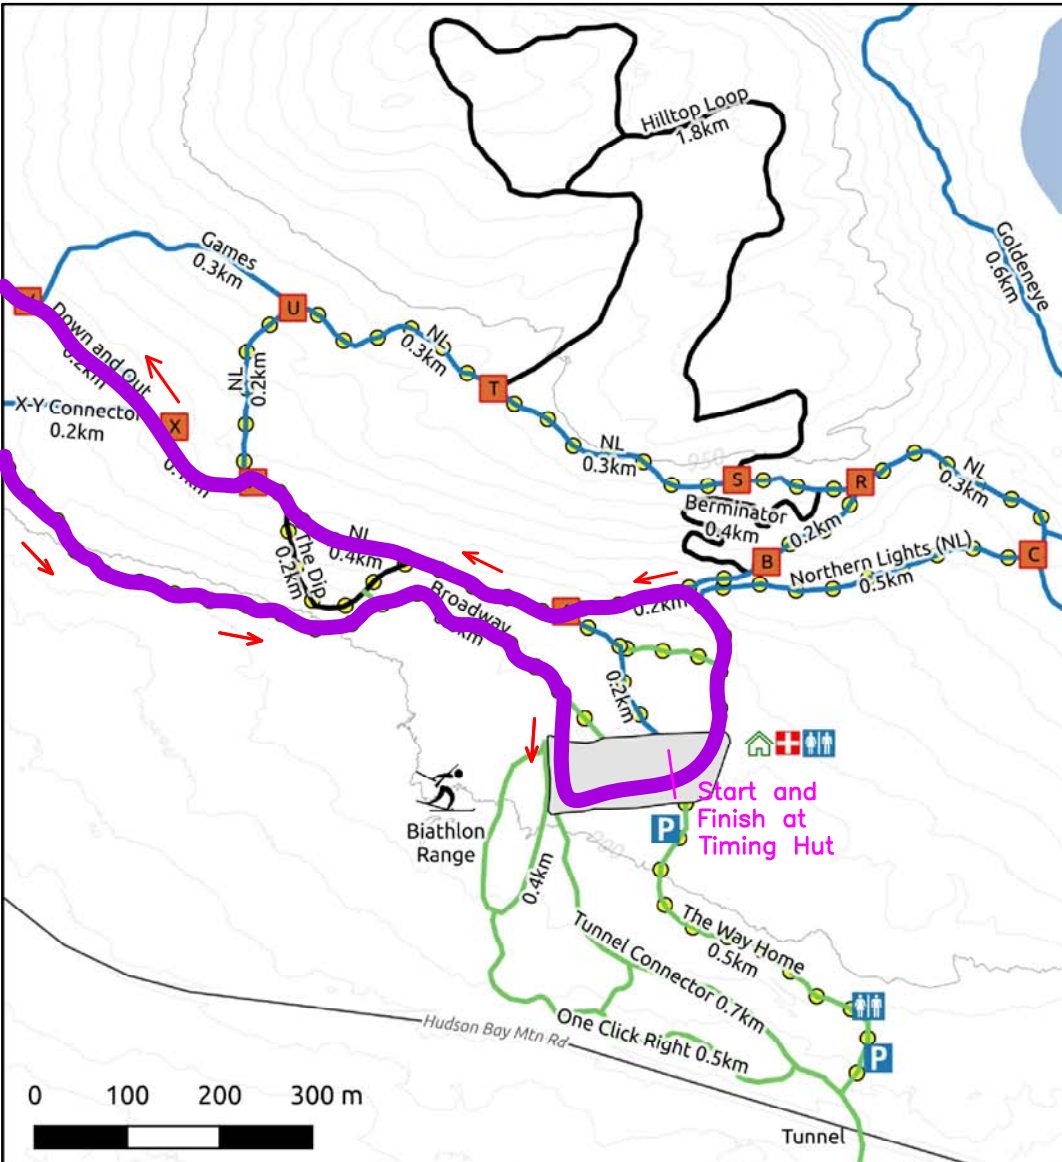

BULKLEY VALLEY NORDIC CENTRE

- Legend**
- Emergency Kit
 - Toilets
 - Parking
 - View Point
 - Lodge
 - Dog Trails
 - Lodge Area
- Trails**
- Lit Trails
 - Easy
 - Intermediate
 - Advanced
 - Dogs One Way

0 250 500 750 1000 m

Marked distances are measured between intersections