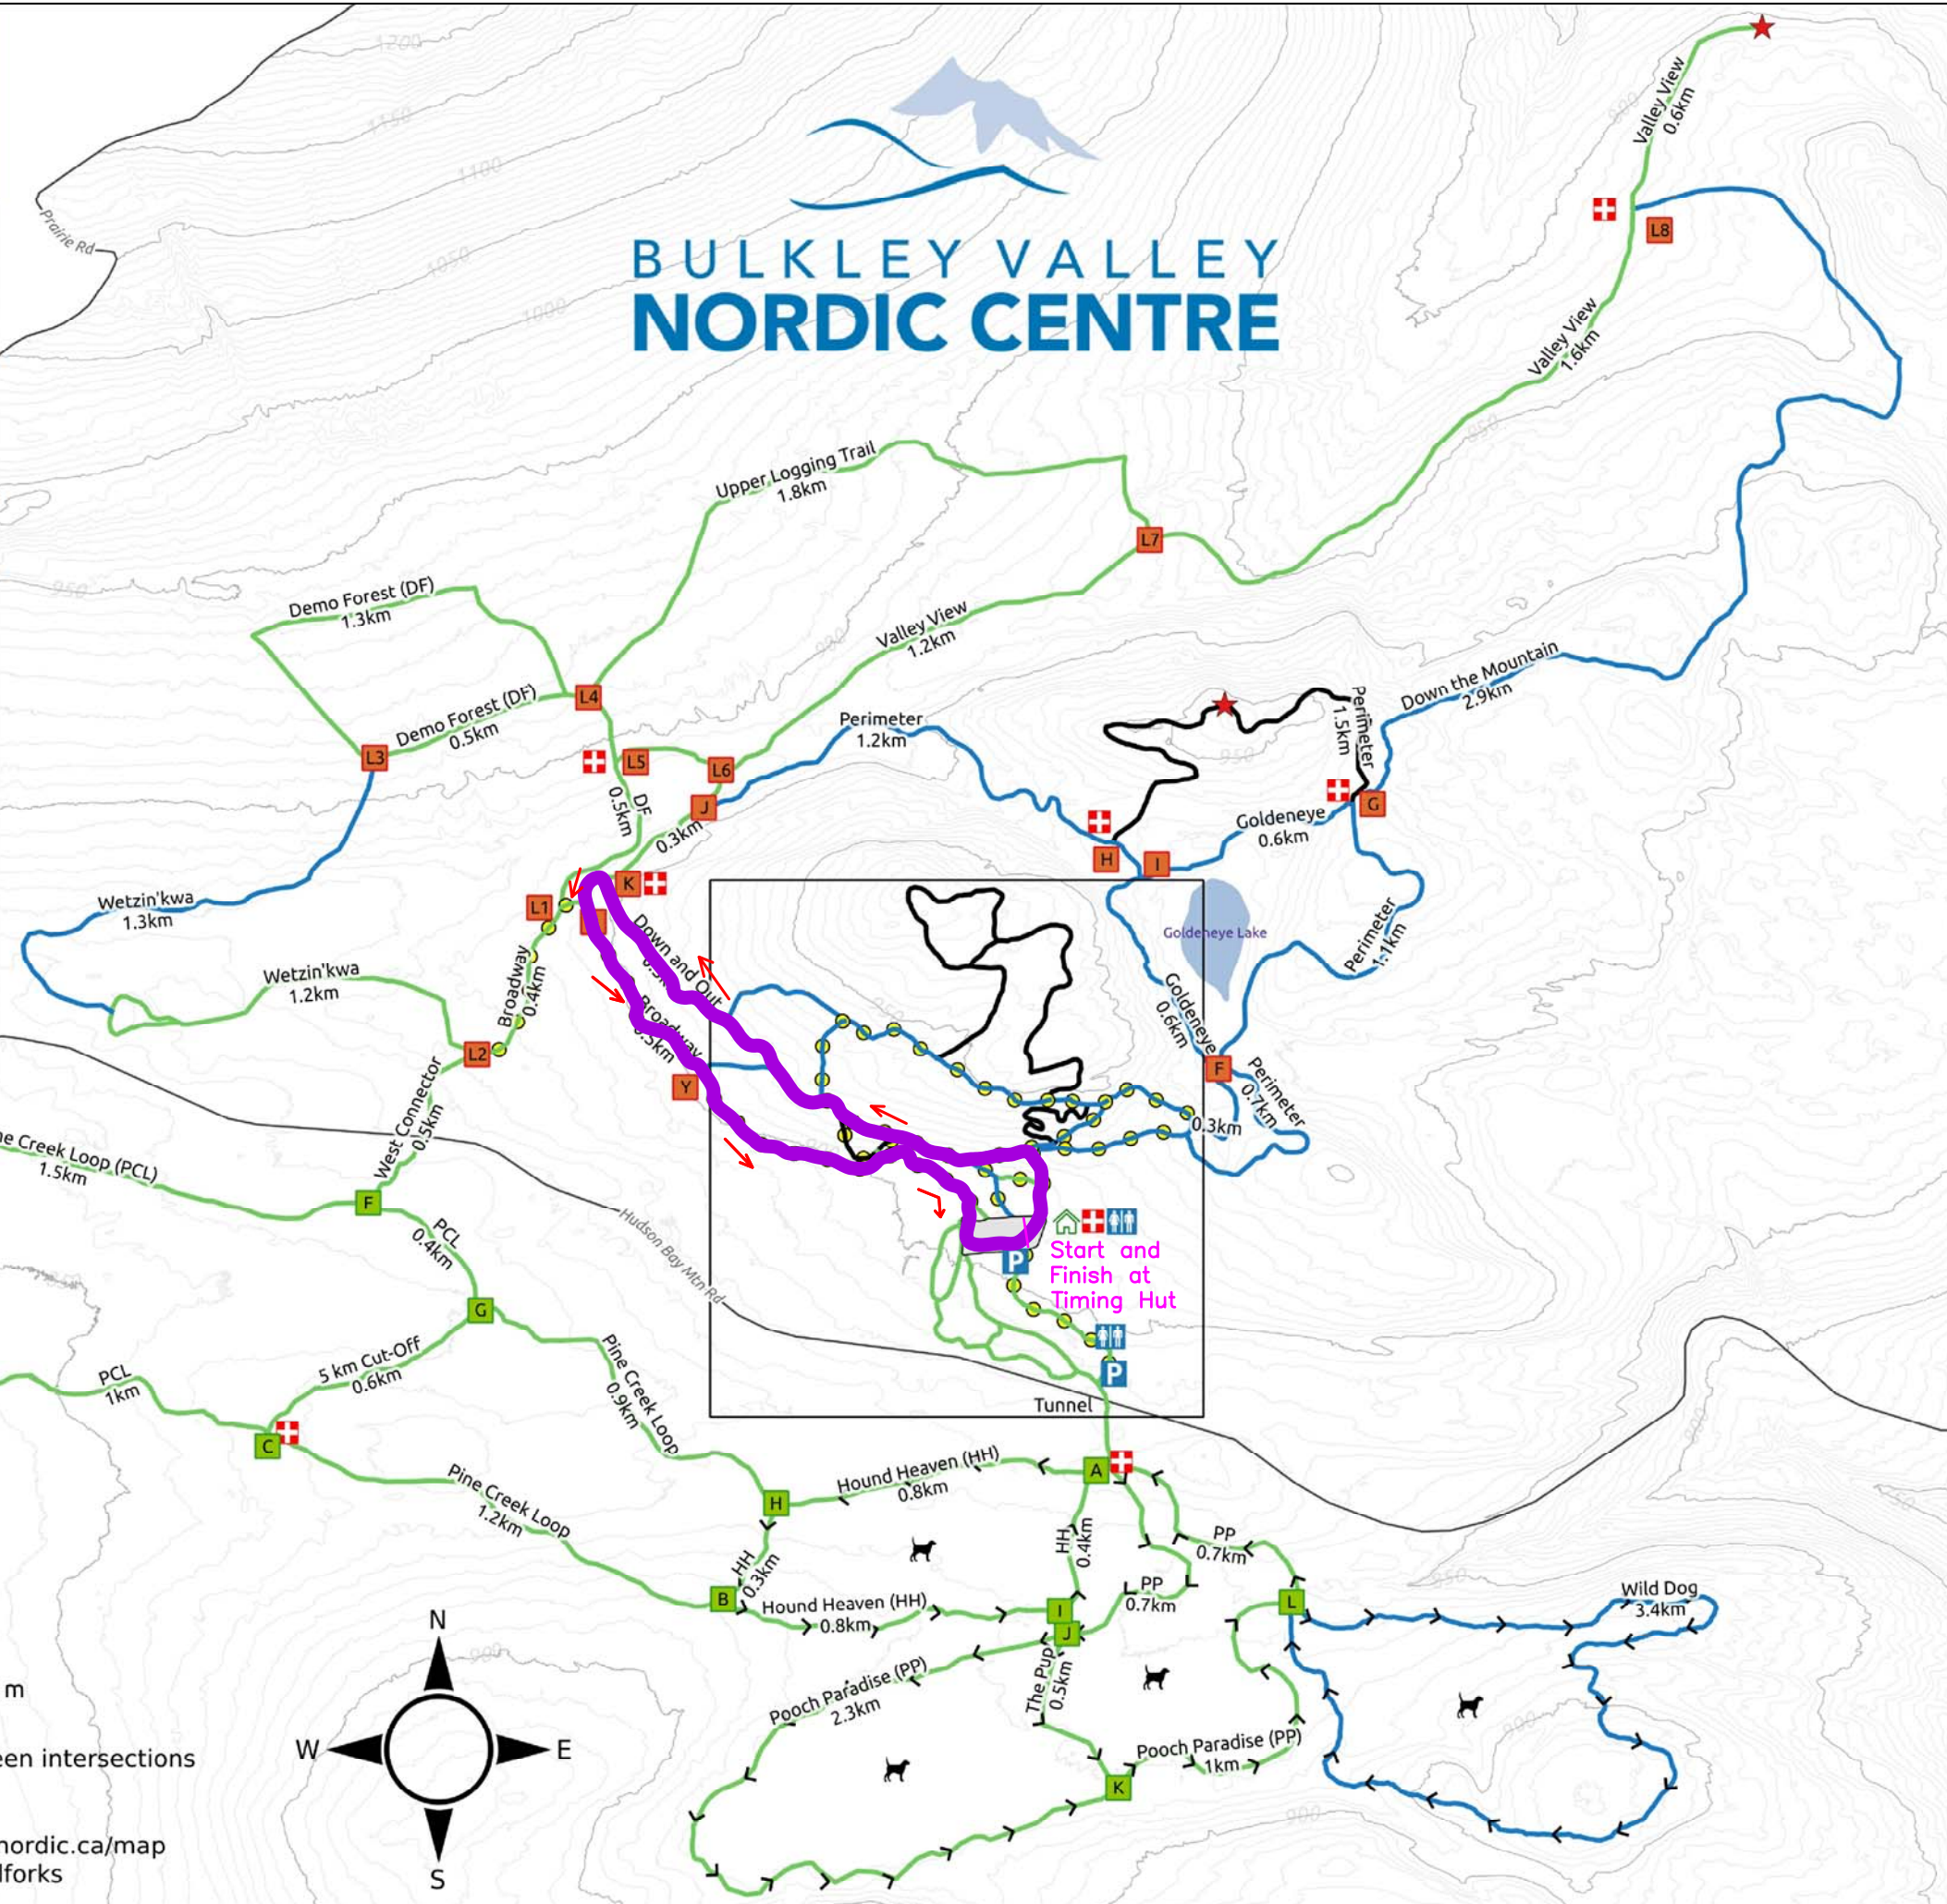

BULKLEY VALLEY NORDIC CENTRE

- Legend**
- Emergency Kit
 - Toilets
 - Parking
 - View Point
 - Lodge
 - Dog Trails
 - Lodge Area
- Trails**
- Lit Trails
 - Easy
 - Intermediate
 - Advanced
 - Dogs One Way

0 250 500 750 1000 m

Marked distances are measured between intersections