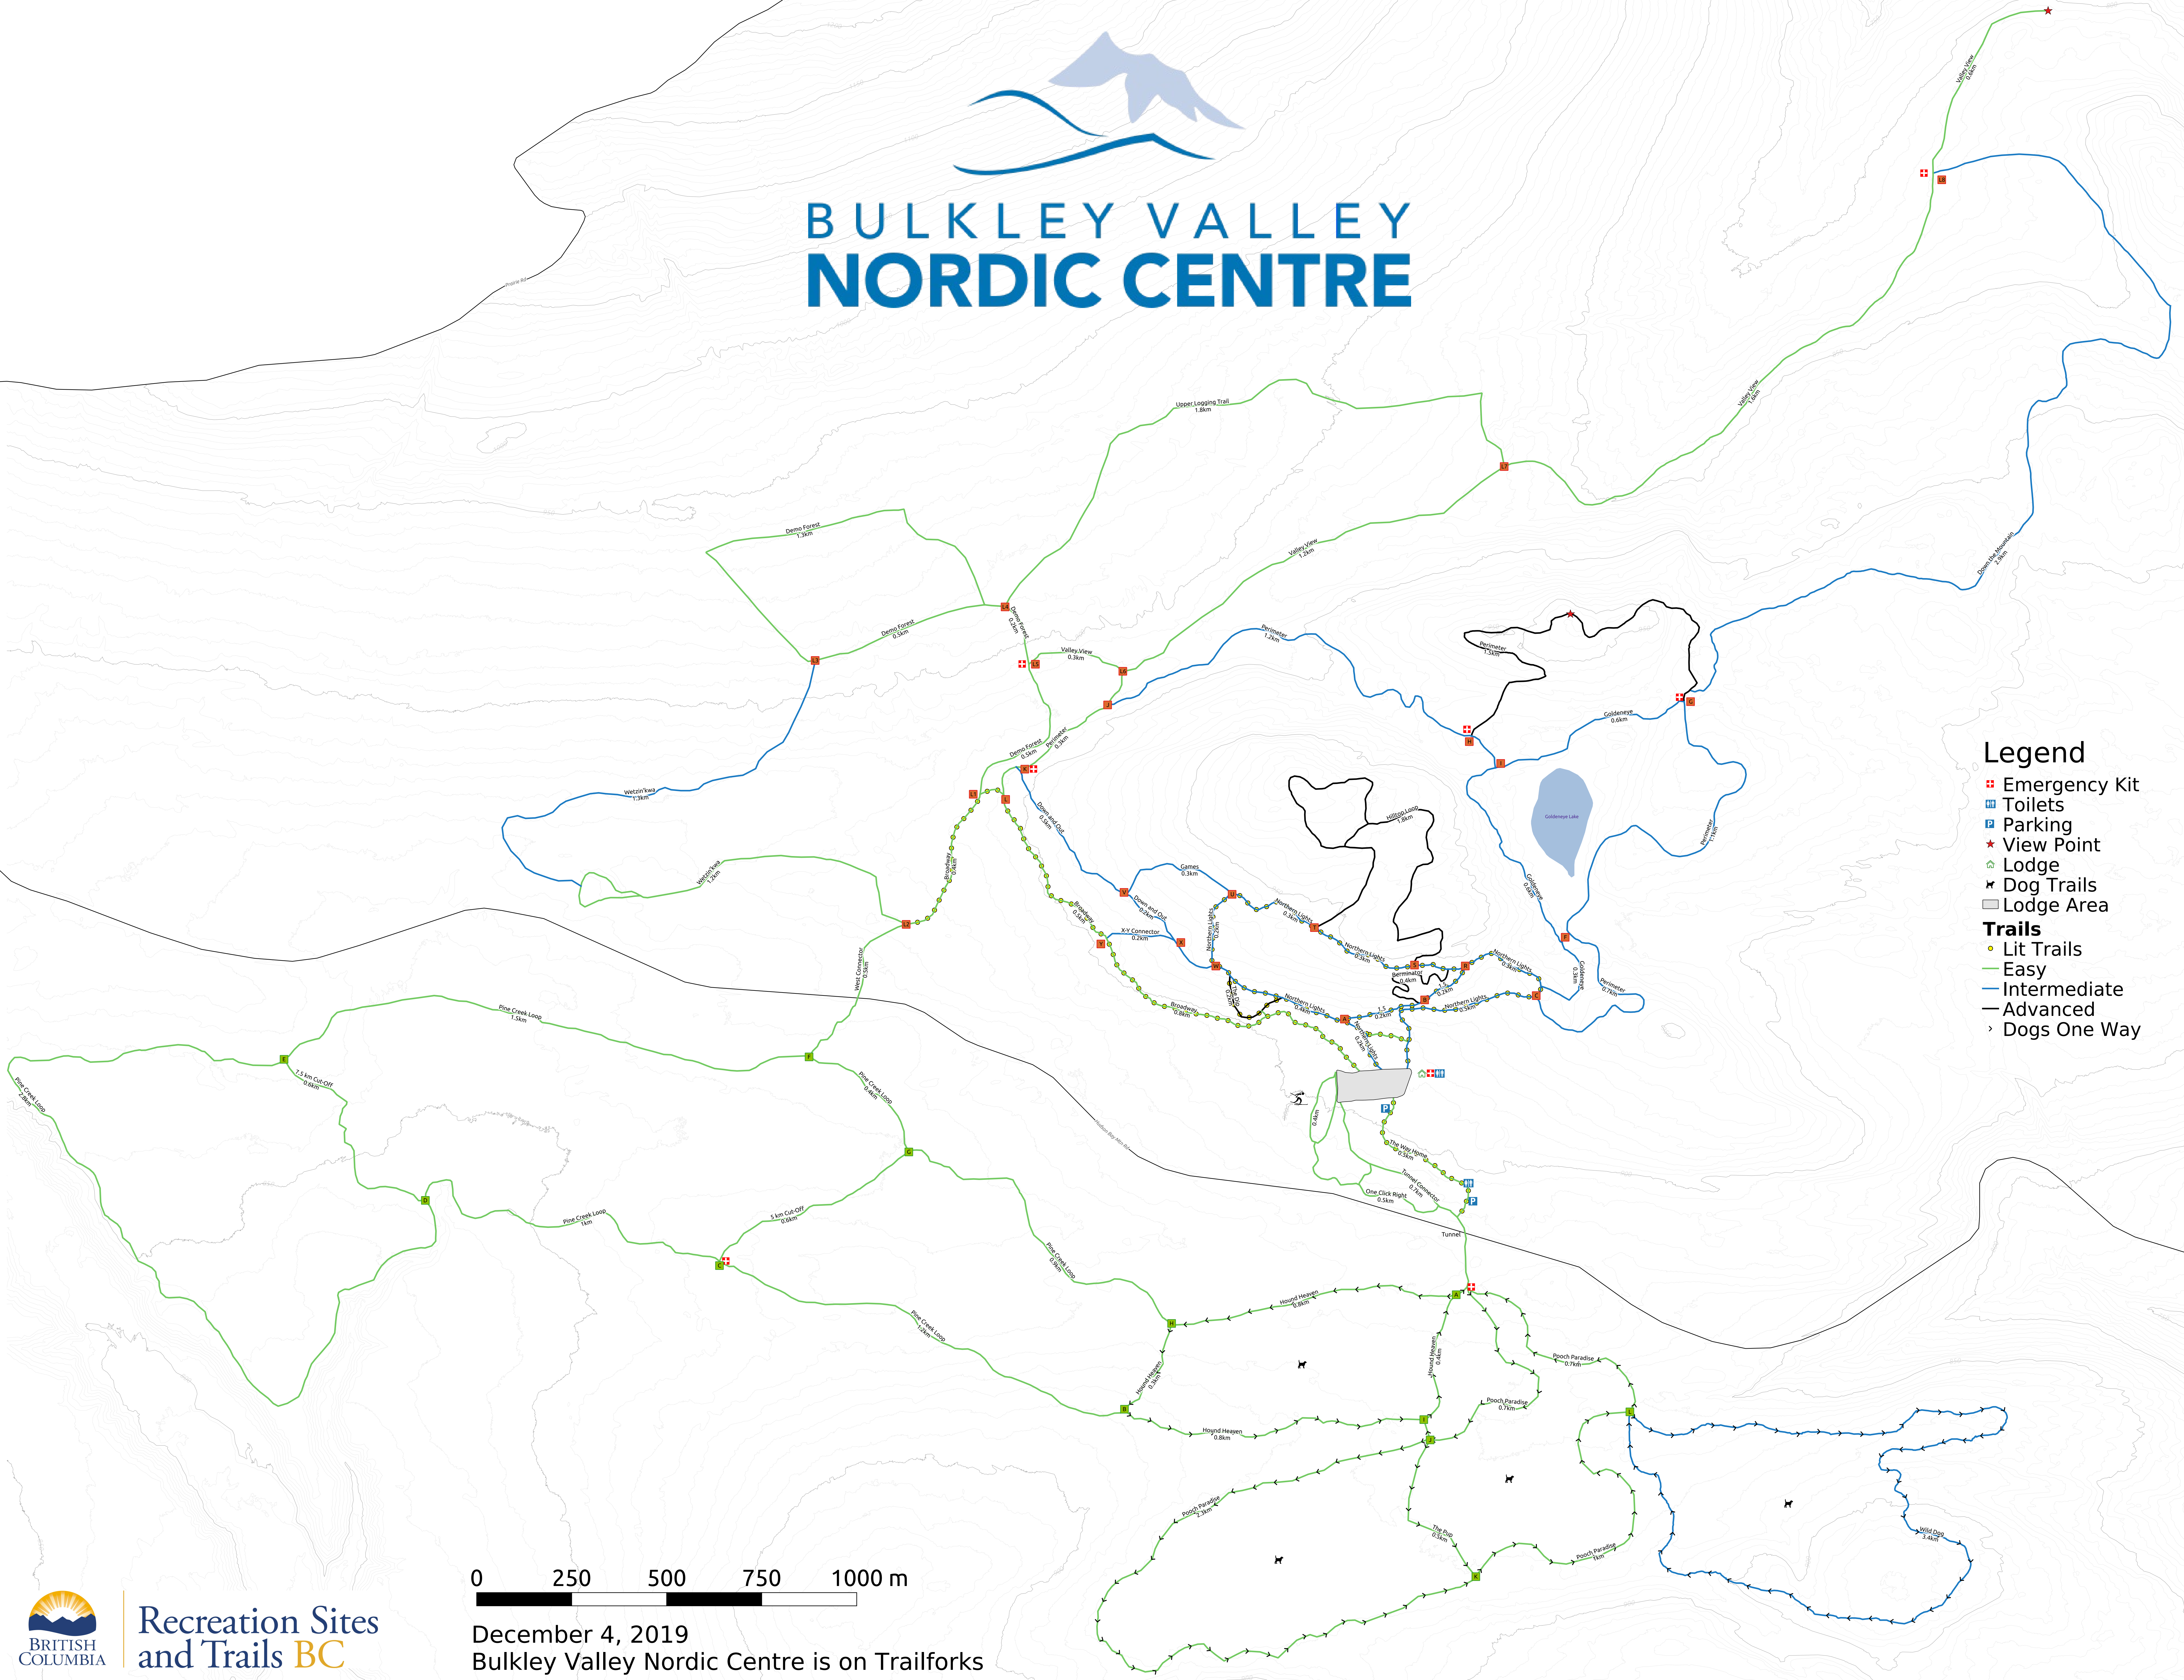

BULKLEY VALLEY NORDIC CENTRE

- Legend**
- Emergency Kit
 - Toilets
 - Parking
 - View Point
 - Lodge
 - Dog Trails
 - Lodge Area
- Trails**
- Lit Trails
 - Easy
 - Intermediate
 - Advanced
 - Dogs One Way

December 4, 2019
Bulkley Valley Nordic Centre is on Trailforks