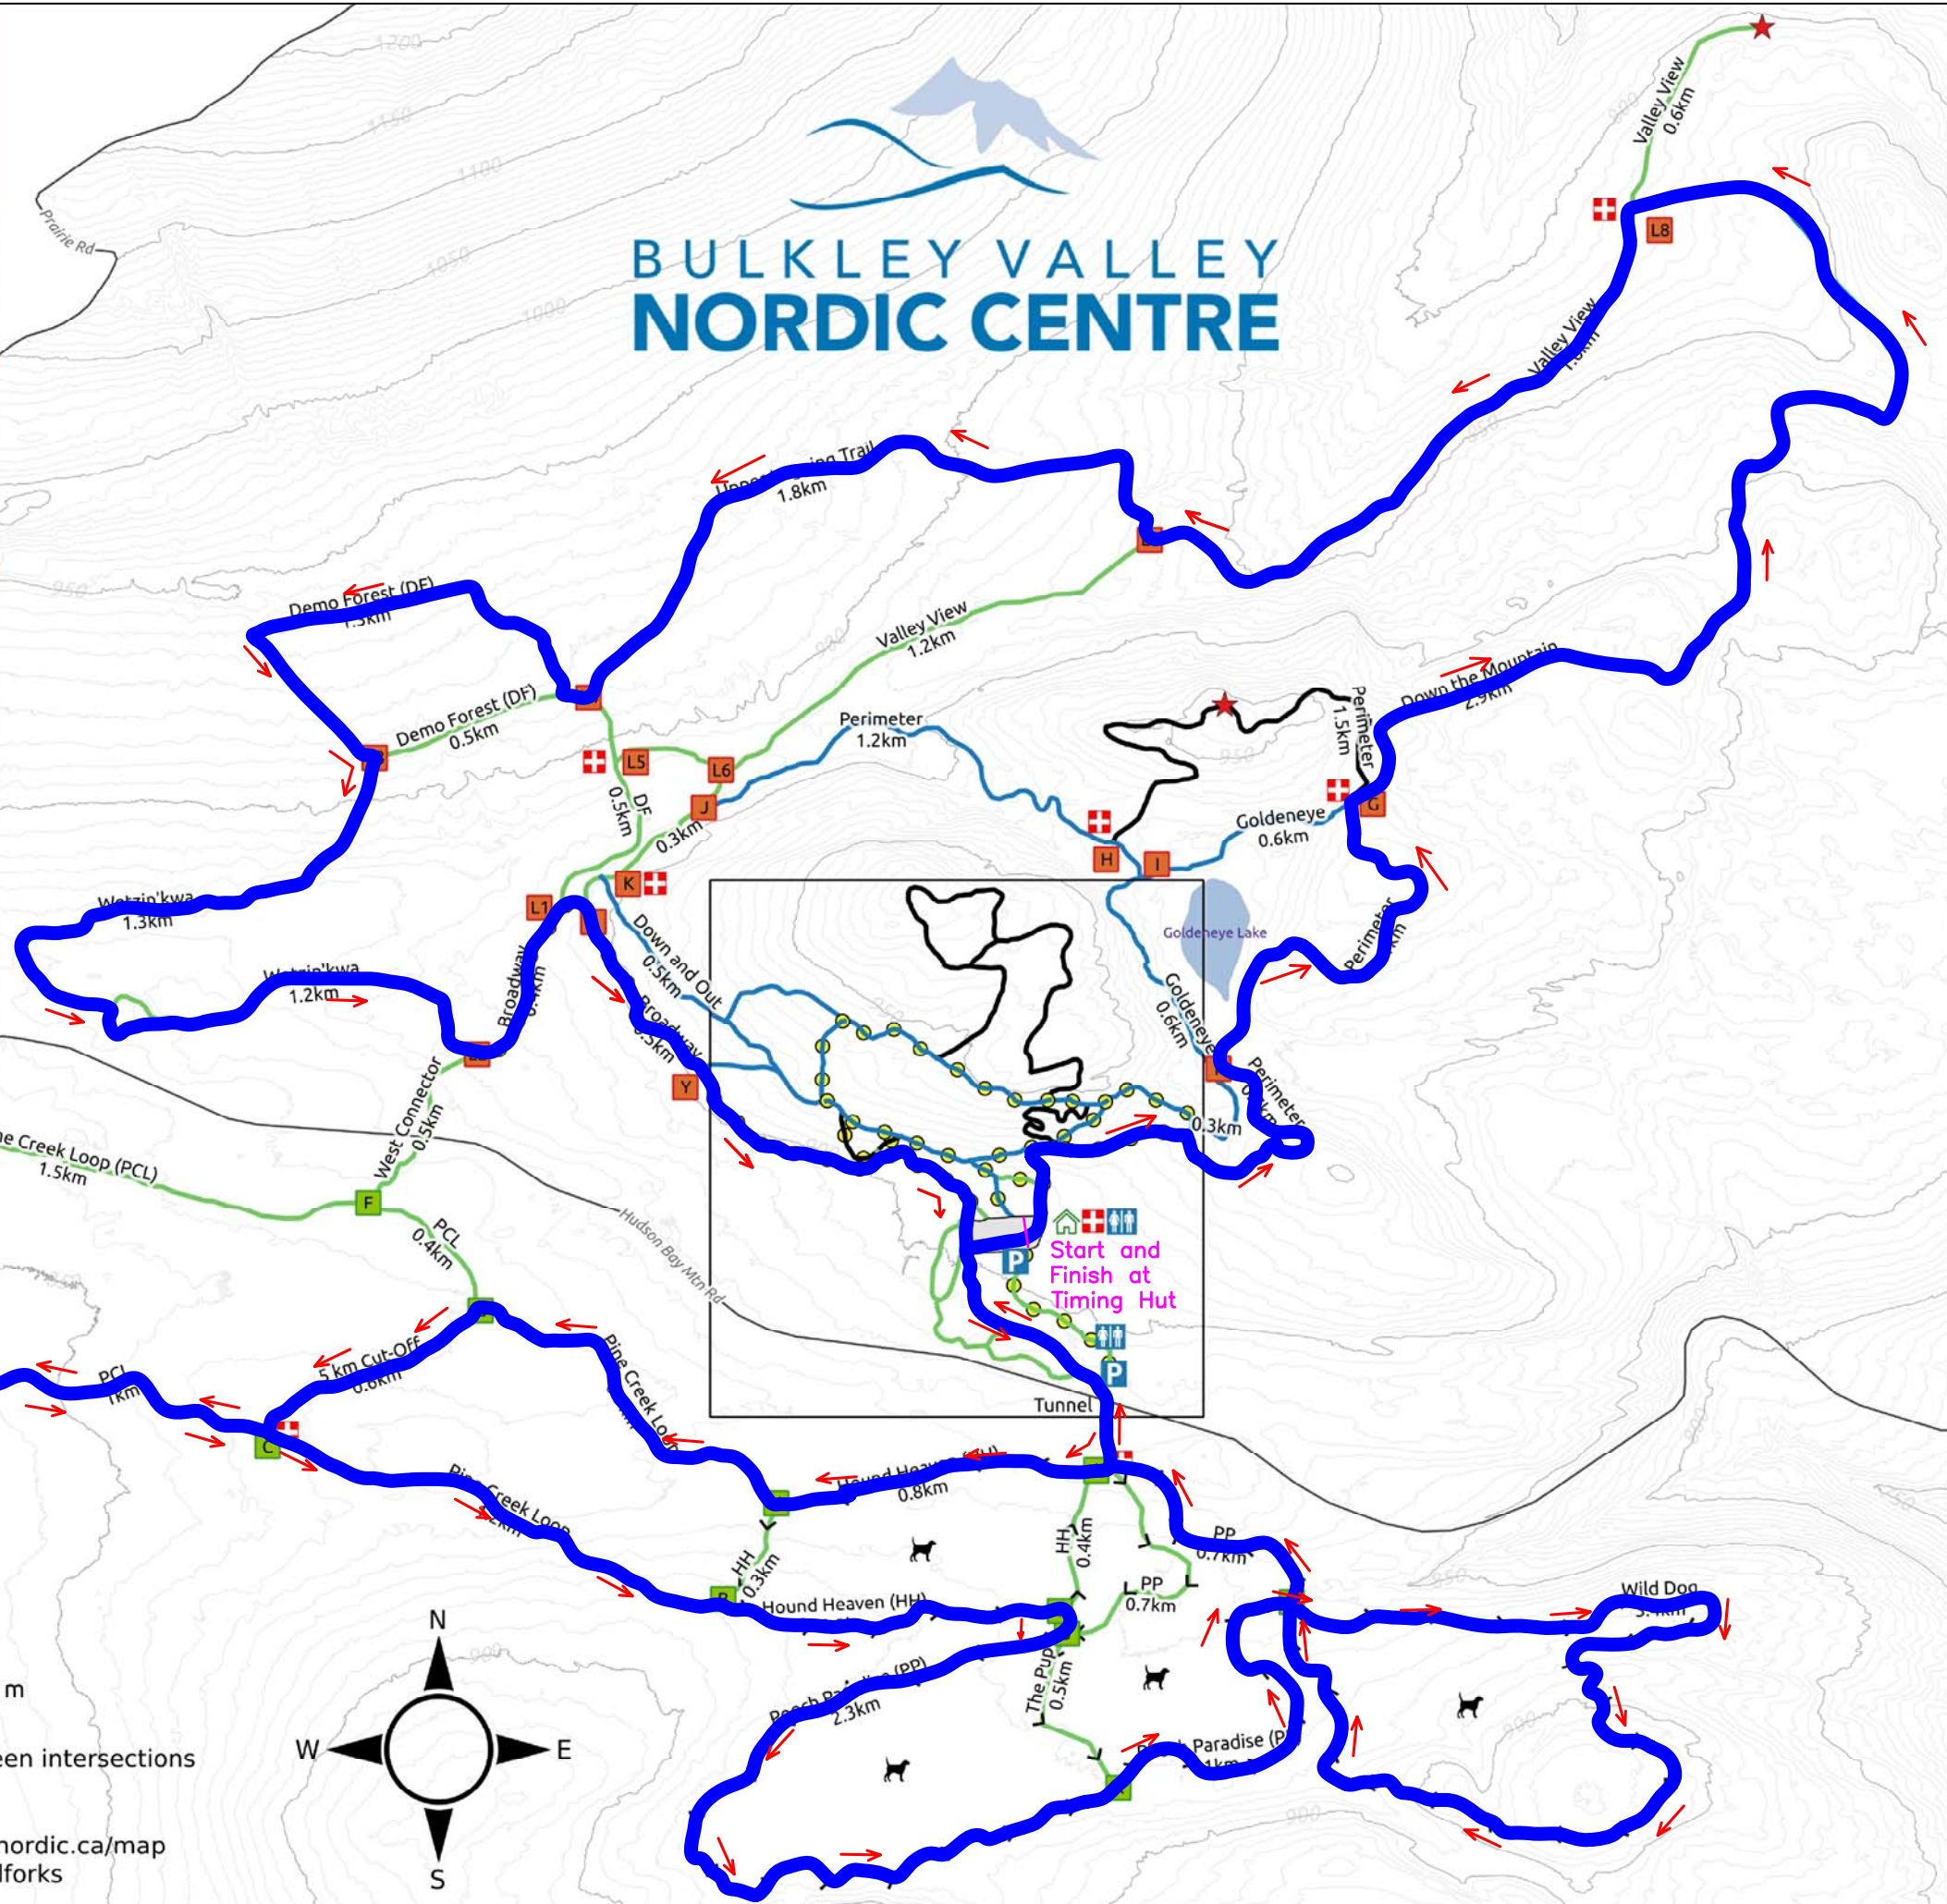

BULKLEY VALLEY NORDIC CENTRE

- Legend**
- Emergency Kit
 - Toilets
 - Parking
 - View Point
 - Lodge
 - Dog Trails
 - Lodge Area
- Trails**
- Lit Trails
 - Easy
 - Intermediate
 - Advanced
 - Dogs One Way

Marked distances are measured between intersections