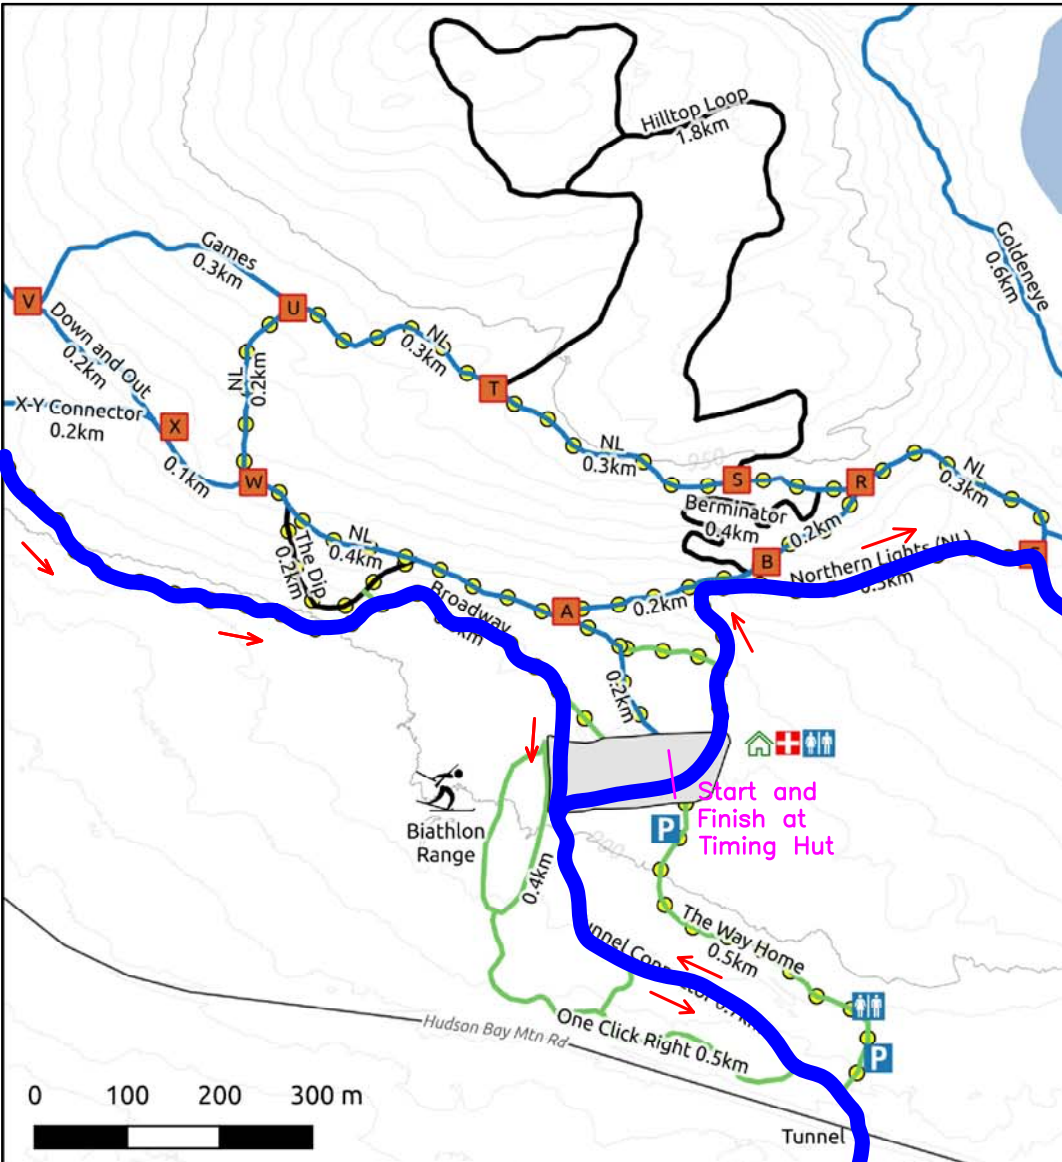

BULKLEY VALLEY NORDIC CENTRE

- Legend**
- Emergency Kit
 - Toilets
 - Parking
 - View Point
 - Lodge
 - Dog Trails
 - Lodge Area
- Trails**
- Lit Trails
 - Easy
 - Intermediate
 - Advanced
 - Dogs One Way

Marked distances are measured between intersections